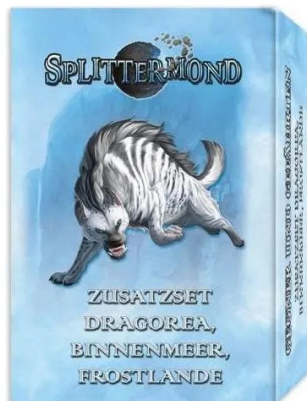

Item no.: 400035

UHR01029 - Splittermond: Card Set Enemies and Companions 3 (EN)

from **13,97 EUR**

Item no.: 400035
shipping weight: 0.30 kg
Manufacturer: Uhrwerk Verlag

Product Description

The flora and fauna of Lorakis is beautiful, wild and dangerous. Time and again, adventure groups have to defend themselves against them. The Enemies and Companions sets for the Splittermond role-playing game contain double-sided printed cards with beasts and enemies from various publications that have already been released. Each card shows an illustration and the complete set of values, so that you as the game master or even the player have all the information you need about creatures, henchmen and non-player characters at a glance. The additional set Dragorea, Inland Sea, Frostlands contains 81 cards with monsters, fairies and elemental creatures that can be found in certain regions of Lorakis: From alanjur bears to ice giants, grey worms and iridescent spikes to twiglings, you will find creatures here that your adventure group may encounter in the game world of Splittermoon. - Item number: UHR01029 - EAN: 9783958672741 - Publisher: Uhrwerk Verlag - Product type: Roleplaying games - Theme: Splittermond - Language: - Release date: October 2023 - Size: 1cm x 30cm x 22cm - Weight: 300 g