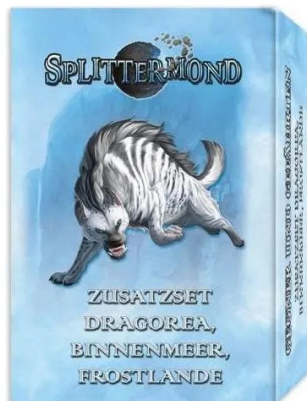

Item no.: 400035

UHR01029 - Splittermond: Card Set Enemies and Companions 3 (EN)

from **14,53 EUR**

Item no.: 400035
shipping weight: 0.30 kg
Manufacturer: Uhrwerk Verlag

Product Description

The flora and fauna of Lorakis is beautiful, wild and dangerous. Time and again, adventure groups have to defend themselves against them. The Enemies and Companions sets for the Splittermond role-playing game contain double-sided printed cards with beasts and enemies from various publications that have already been released. Each card shows an illustration and the complete set of values, so that you as the game master or even the player have all the information you need about creatures, henchmen and non-player characters at a glance. The additional set Dragorea, Inland Sea, Frostlands contains 81 cards with monsters, fairies and elemental creatures that can be found in certain regions of Lorakis: From alanjur bears to ice giants, grey worms and iridescent spikes to twiglings, you will find creatures here that your adventure group may encounter in the game world of Splittermoon. - Item number: UHR01029 - EAN: 9783958672741 - Publisher: Uhrwerk Verlag - Product type: Roleplaying games - Theme: Splittermond - Language: - Release date: October 2023 - Size: 1cm x 30cm x 22cm - Weight: 300 g