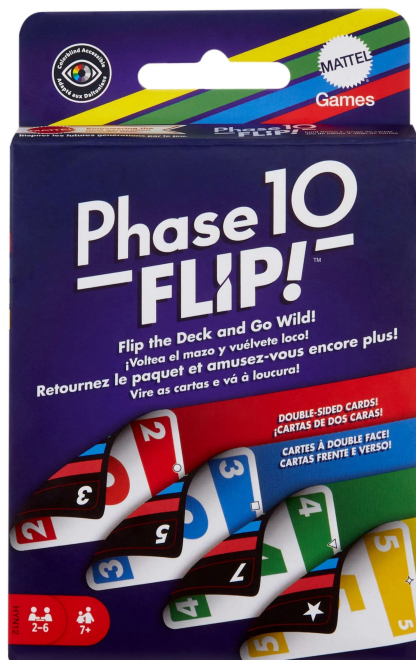

## MTLHYN12 - Phase 10 Flip (EN)

from **15,20 EUR**

Item no.: 400104  
shipping weight: 0.20 kg  
Manufacturer: Mattel

### Product Description

Phase 10 Flip, developed by the makers of the card game UNO, literally turns the classic card game Phase 10 on its head! Here too, players have to complete 10 phases as quickly as possible, but there are some unexpected twists waiting for them - for example, the cards are printed on both sides and there are special FLIP cards. On one side of the cards are the usual colours, but the other side of the cards is COMPLETELY CRAZY! As the aim of this game is to complete sequences in one colour, players have to be strategic: either they turn their cards to the "crazy side" to complete their phases faster, or they turn them back to the coloured side to stop their opponents. This fun card game for the whole family is just the thing for children aged 7 and over. Colour and design may vary. Product details- Item no.: MTLHYN12- EAN: 194735251872- Publisher: Mattel- Product types: Card games- Language: German- Release date: October 2024- Number of players: For 2 to 4 players aged 10 and over- Playing time: 45 minutes- Format: 9.2cm x 14.4cm x 1.9cm- Weight: 160g Important information Caution! Not suitable for children under 36 months.