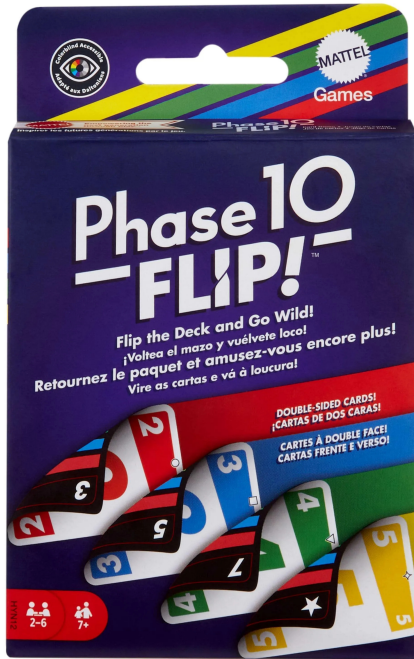

Item no.: 400104

MTLHYN12 - Phase 10 Flip (EN)

from **15,20 EUR**

Item no.: 400104
shipping weight: 0.20 kg
Manufacturer: Mattel

Product Description

Phase 10 Flip, developed by the makers of the card game UNO, literally turns the classic card game Phase 10 on its head! Here too, players have to complete 10 phases as quickly as possible, but there are some unexpected twists waiting for them - for example, the cards are printed on both sides and there are special FLIP cards. On one side of the cards are the usual colours, but the other side of the cards is COMPLETELY CRAZY! As the aim of this game is to complete sequences in one colour, players have to be strategic: either they turn their cards to the "crazy side" to complete their phases faster, or they turn them back to the coloured side to stop their opponents. This fun card game for the whole family is just the thing for children aged 7 and over. Colour and design may vary. Product details- Item no.: MTLHYN12- EAN: 194735251872- Publisher: Mattel- Product types: Card games- Language: German- Release date: October 2024- Number of players: For 2 to 4 players aged 10 and over- Playing time: 45 minutes- Format: 9.2cm x 14.4cm x 1.9cm- Weight: 160g Important information Caution! Not suitable for children under 36 months.