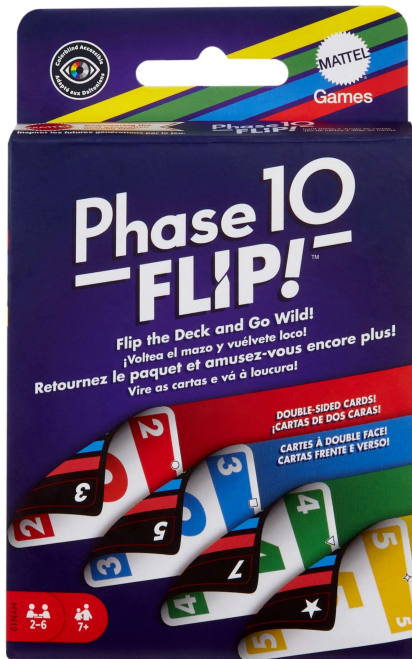

Item no.: 400104

MTLHYN12 - Phase 10 Flip (EN)

from **14,62 EUR**

Item no.: 400104
shipping weight: 0.20 kg
Manufacturer: Mattel

Product Description

Phase 10 Flip, developed by the makers of the card game UNO, literally turns the classic card game Phase 10 on its head! Here too, players have to complete 10 phases as quickly as possible, but there are some unexpected twists waiting for them - for example, the cards are printed on both sides and there are special FLIP cards. On one side of the cards are the usual colours, but the other side of the cards is COMPLETELY CRAZY! As the aim of this game is to complete sequences in one colour, players have to be strategic: either they turn their cards to the "crazy side" to complete their phases faster, or they turn them back to the coloured side to stop their opponents. This fun card game for the whole family is just the thing for children aged 7 and over. Colour and design may vary. Product details- Item no.: MTLHYN12- EAN: 194735251872- Publisher: Mattel- Product types: Card games- Language: German- Release date: October 2024- Number of players: For 2 to 4 players aged 10 and over- Playing time: 45 minutes- Format: 9.2cm x 14.4cm x 1.9cm- Weight: 160 g Important information Caution! Not suitable for children under 36 months.