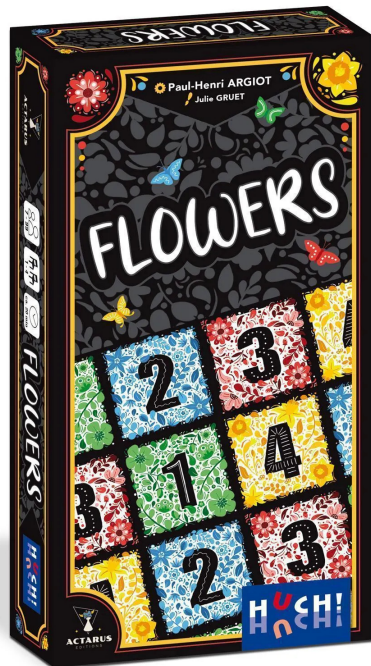

Item no.: 398621

884107 - Flowers

from **10,96 EUR**

Item no.: 398621
shipping weight: 0.30 kg
Manufacturer: Huch!

Product Description

Yellow, blue, red and green flowers form a beautiful flower meadow. But how do you lay out your meadow to make your points grow? Each turn, you place a flower card and try to form large, single-coloured groups. Place the butterflies skilfully and victory is yours! Simple rules and yet tricky decisions? All this with a very positive game feel? And there's interaction too? Flowers offers great gameplay value in its small box. In your turn, you take one of the cards on display and place it in your flower meadow. However, you should make sure that you fulfil the card's condition: A 1 may not lie next to another 1. A 2 must be placed in a group of two, a 3 in a group of three and a 4 in a group of four. The colours do not matter, but only large groups of the same colour score points. You get extra points for butterflies that are placed correctly. Fortunately, you can also place cards on other cards, which has often been the decisive factor in winning. The summer variant is recommended for all those who like even more variation on their flower meadow, as it makes the placement even trickier. -Tricky and simple at the same time! -High replay value -Solo play, incl. summer variant Number of players 1 - 4 Suitable for ages 7 and up Packaging 194 x 101 x 33 mm