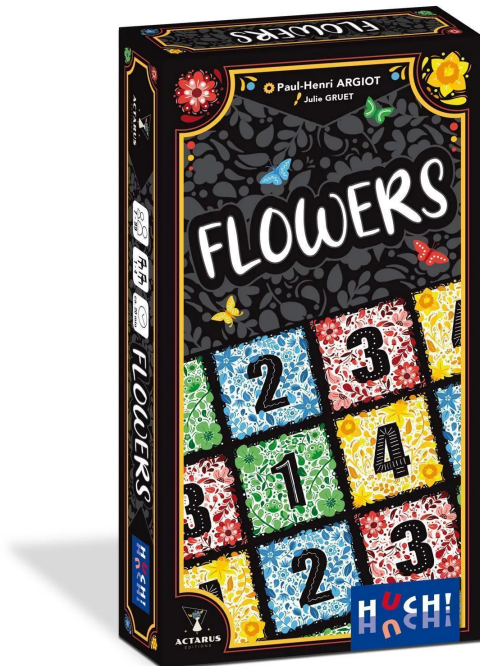

Item no.: 398621

884107 - Flowers

from **11,40 EUR**

Item no.: 398621
shipping weight: 0.30 kg
Manufacturer: Huch!

Product Description

Yellow, blue, red and green flowers form a beautiful flower meadow. But how do you lay out your meadow to make your points grow? Each turn, you place a flower card and try to form large, single-coloured groups. Place the butterflies skilfully and victory is yours! Simple rules and yet tricky decisions? All this with a very positive game feel? And there's interaction too? Flowers offers great gameplay value in its small box. In your turn, you take one of the cards on display and place it in your flower meadow. However, you should make sure that you fulfil the card's condition: A 1 may not lie next to another 1. A 2 must be placed in a group of two, a 3 in a group of three and a 4 in a group of four. The colours do not matter, but only large groups of the same colour score points. You get extra points for butterflies that are placed correctly. Fortunately, you can also place cards on other cards, which has often been the decisive factor in winning. The summer variant is recommended for all those who like even more variation on their flower meadow, as it makes the placement even trickier. -Tricky and simple at the same time! -High replay value -Solo play, incl. summer variant Number of players 1 - 4 Suitable for ages 7 and up Packaging 194 x 101 x 33 mm