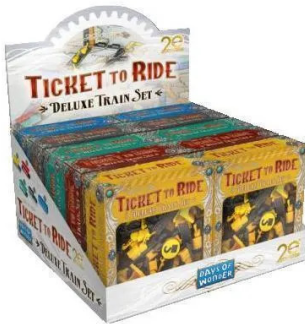

## Ticket to Ride - Deluxe Train Sets Black (single item)

from **8,86 EUR**

Item no.: 396688  
shipping weight: 0.10 kg  
Manufacturer: Days of Wonder

### Product Description

Exclusive Ticket to Ride Deluxe Train Sets (black) celebrating the 20th anniversary of Ticket to Ride! These limited edition sets capture the nostalgia and craftsmanship that have made Ticket to Ride a favourite classic among board game fans worldwide. Each set contains 45 finely detailed carriages, 3 stations (for Ticket to Ride: Europe) and a matching counter. These limited edition deluxe train sets will enhance your Ticket to Ride games. Finely modelled, with intricate details and imprints, these trains will stand out on your favourite Ticket to Ride map and take you even further into the amazing world of train travel around 1900. These collector's sets are a must for any Ticket to Ride enthusiast and offer a unique blend of historical homage and exquisite design.

2-5 Players 8+ Age 30+ minutes Expansion Publisher: Days of Wonder Genre: Strategy game Category: Family games Mechanism: Hand Management, Set Collection, Push Your Luck Game content Wagons 45 Stations 3 Counter 1