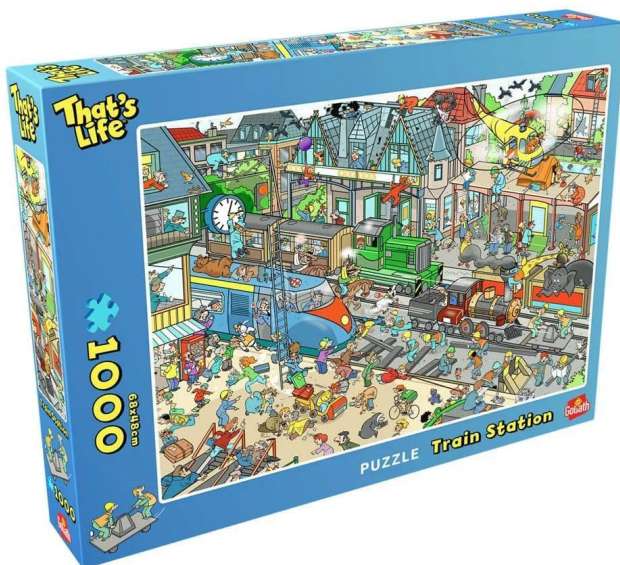

Item no.: 399264

GOL931610 - Thats Life Bix Box Puzzle Train Station (1000 Pieces)

from **6,62 EUR**

Item no.: 399264
shipping weight: 0.60 kg
Manufacturer: Goliath Toys

Product Description

- Officially licensed jigsaw puzzle- 1000 pieces- Dimensions: 68 x 48 cm