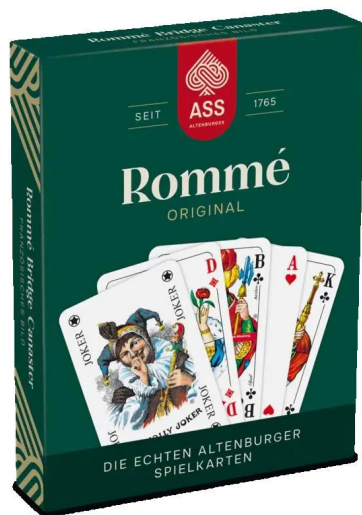

Item no.: 399452

10045037-0001 - FSC Romm, French picture

from **3,74 EUR**

Item no.: 399452  
 shipping weight: 0.10 kg  
 Manufacturer: ASS-Altenburger

## Product Description

Original Rummy on FSC material and sustainably produced. The classic game from ASS Altenburger in a new look! From 10 years 10 - 20 min 2 - 6 players Rules of the game Scope of delivery: 10 cards 1 set of instructions At ASS Altenburger, we are proud to be the oldest known company in the development and production of playing cards in Europe. Our motto "A heart for card games - since 1765" reflects our long tradition and passion for high-quality card games. Rummy is THE classic family card game! The most popular card games in the world from rummy to canasta to bridge can be played with this set of playing cards! The cards are wrapped in paper instead of plastic film, the packaging and the cards are made of FSC®-certified material and are particularly kind to the environment. ASS Altenburger is gradually reducing the use of plastic materials to a necessary minimum, optimising products and production with a focus on sustainability - that is our claim as a brand! The new cards come with a modern and timeless redesign of our brand. The design emphasises our long-standing company tradition and gives the French rummy picture a classy and high-quality look. The 2 x 55 sheets including 6 jokers in the practical slip lid box offer countless possibilities for an exciting evening of games. These high-quality cards are ideal for rummy players who prefer the original card image and are looking for an environmentally friendly option. Order the ASS Altenburger FSC Rummy now and enjoy a high-quality and environmentally friendly rummy experience. With ASS Altenburger, you're not only backing tradition and quality, but also sustainability and environmental protection.