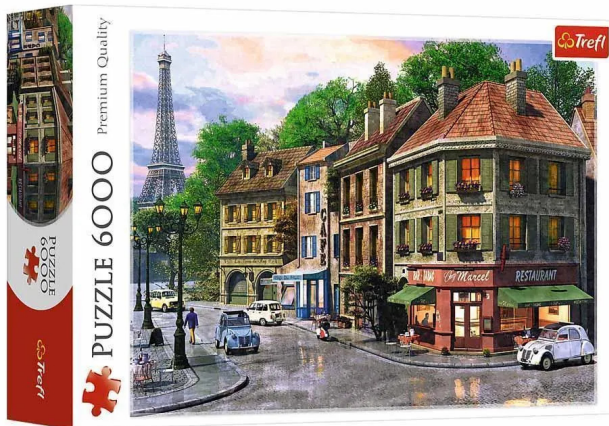

Item no.: 398358

## TR65001 - Premium jigsaw puzzle 6000 pieces - Streets of Paris

from **29,53 EUR**

Item no.: 398358  
shipping weight: 2.00 kg  
Manufacturer: Trefl

### Product Description

The puzzle shows a picturesque street in Paris with a view of the Eiffel Tower. Trefl has been producing puzzles at its factory in Poland since 1985. Puzzling trains concentration, teaches patience and stimulates logical thinking. Doing puzzles together is a great way to connect generations. Premium jigsaw puzzle with 6000 pieces. Caution! Not suitable for children under 3 years. Contains small parts that can be swallowed - choking hazard!