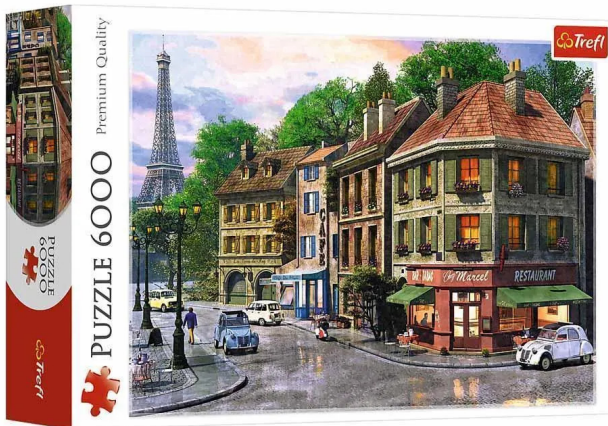

Item no.: 398358

## TR65001 - Premium jigsaw puzzle 6000 pieces - Streets of Paris

from **28,08 EUR**

Item no.: 398358  
shipping weight: 2.00 kg  
Manufacturer: Trefl

### Product Description

The puzzle shows a picturesque street in Paris with a view of the Eiffel Tower. Trefl has been producing puzzles at its factory in Poland since 1985. Puzzling trains concentration, teaches patience and stimulates logical thinking. Doing puzzles together is a great way to connect generations. Premium jigsaw puzzle with 6000 pieces. Caution! Not suitable for children under 3 years. Contains small parts that can be swallowed - choking hazard!