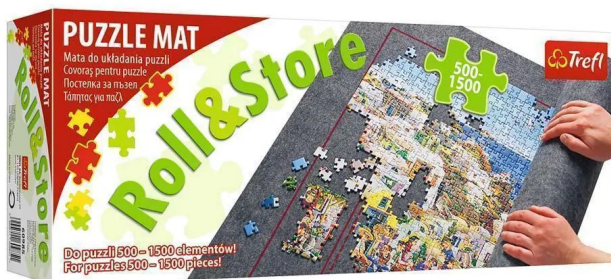

### Product Description

Puzzle mats allow you to store and transport your puzzles safely. The puzzles are puzzled on the mat and rolled up for storage without the pieces slipping. This means that unfinished puzzles can be stored conveniently and space-savily. This mat is suitable for puzzles with 500 to 1500 pieces. For larger puzzles, we recommend the TR60986 mat. Caution! Not suitable for children under 3 years. Contains small parts that can be swallowed - choking hazard!