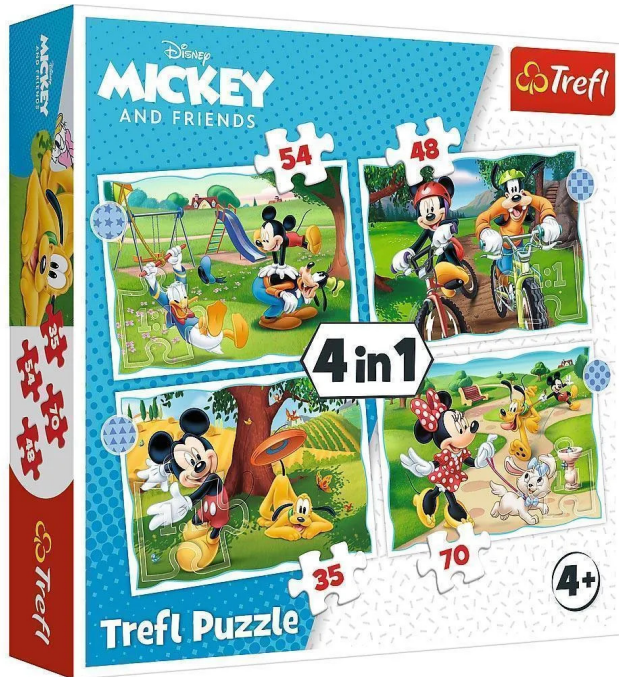

Item no.: 398216

TR34604 - 4 in 1 Puzzle - Mickey Mouse

from **7,07 EUR**

Item no.: 398216
shipping weight: 0.40 kg
Manufacturer: Trefl

Product Description

The 4 in 1 Mickey Mouse puzzle is ideal for children aged 4 and over. The puzzle box consists of 4 puzzles, each with 35, 48, 54 and 70 pieces. The motifs show Mickey Mouse and his friends Minnie Mouse, Donald Duck, Goofy and Pluto spending the summer together on playgrounds, bicycles or in the field. Caution! Not suitable for children under 3 years. Contains small parts that can be swallowed - choking hazard!