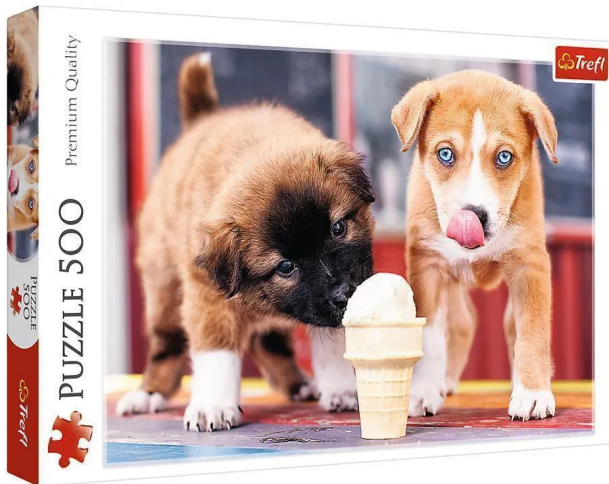

Item no.: 398333

TR37272 - Premium jigsaw puzzle 500 pieces - Time for ice cream!

from **5,77 EUR**

Item no.: 398333
shipping weight: 0.40 kg
Manufacturer: Trefl

Product Description

The motif shows two cute dogs snacking on an ice cream. Trefl has been producing puzzles at its factory in Poland since 1985. Doing puzzles trains concentration, teaches patience and stimulates logical thinking. Doing puzzles together is a great way to connect generations. Premium puzzle with 500 pieces. Caution! Not suitable for children under 3 years. Contains small parts that can be swallowed - choking hazard!