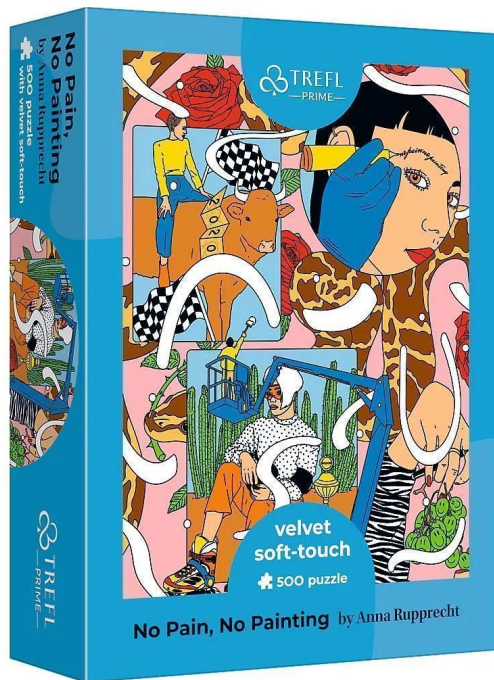

Item no.: 398232

TR37423 - Endless velvet puzzle 500 pieces - Art Collection No pain, no painting

from **8,76 EUR**

Item no.: 398232
 shipping weight: 0.40 kg
 Manufacturer: Trefl

Product Description

Velvet Soft Touch is a completely new puzzle experience. The velvety surface and high-quality cardboard make the puzzles even more enjoyable. The pictures presented in the series were designed by exceptional artists in their own unique style. The product comes with a large-format poster that not only makes it easier to put the puzzle together, but also introduces you to the world of the artist and the idea that guided the creation of the illustrations. The Trefl Prime series (Unlimited Fit technology) was created for true puzzle lovers. The special technology makes it possible to assemble any number of puzzles/pictures into a large composition. Thanks to the use of the thickest cardboard, the unique shapes of the puzzle pieces and the special cutting method, you can easily carry the entire puzzle around with you. Create your own collage from the various Trefl Prime puzzles! Trefl has been producing puzzles at its factory in Poland since 1985. Doing puzzles trains concentration, teaches patience and stimulates logical thinking. Doing puzzles together is a great way to connect generations. Caution! Not suitable for children under 3 years. Contains small parts that can be swallowed - choking hazard!