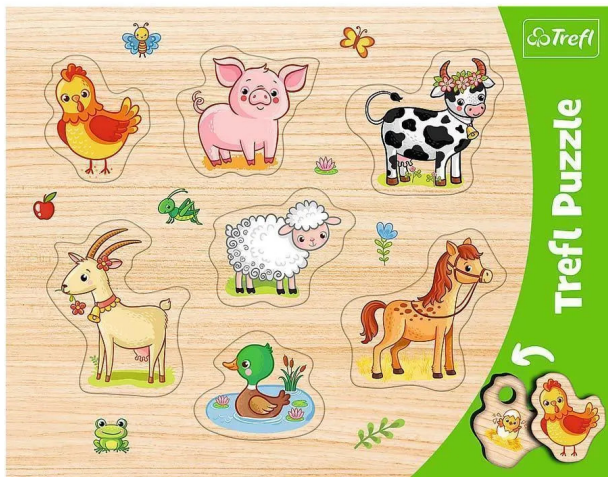

## TR31305 - Frame puzzle farm animals - 7 pieces

from **3,18 EUR**

Item no.: 398423  
shipping weight: 0.20 kg  
Manufacturer: Trefl

### Product Description

The farm animals frame puzzle is ideal for children aged 3 and over. The puzzle pieces can be easily removed by children's hands thanks to the holes on the back.