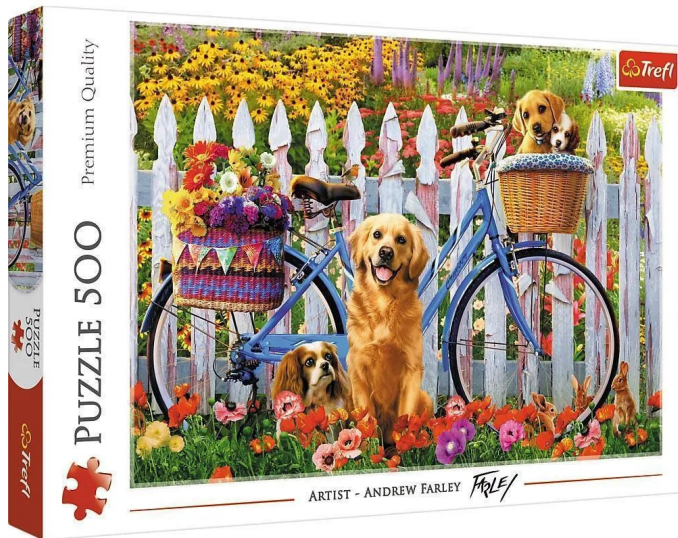

Item no.: 398349

TR37450 - Premium jigsaw puzzle 500 pieces - Puppy adventure

from **5,77 EUR**

Item no.: 398349
shipping weight: 0.40 kg
Manufacturer: Trefl

Product Description

Trefl has been producing puzzles at its factory in Poland since 1985. Doing puzzles trains concentration, teaches patience and stimulates logical thinking. Doing puzzles together is a great way to connect generations. Premium puzzle with 500 pieces. Caution! Not suitable for children under 3 years. Contains small parts that can be swallowed - choking hazard!