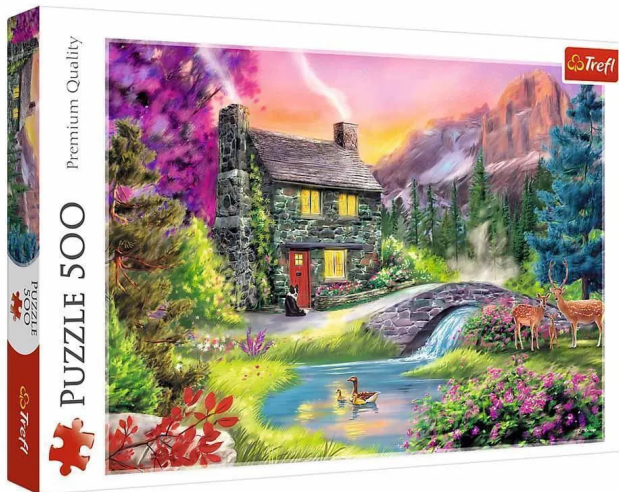

## TR37325 - Premium jigsaw puzzle 500 pieces - Mountain idyll

from **5,77 EUR**

Item no.: 398337  
shipping weight: 0.40 kg  
Manufacturer: Trefl