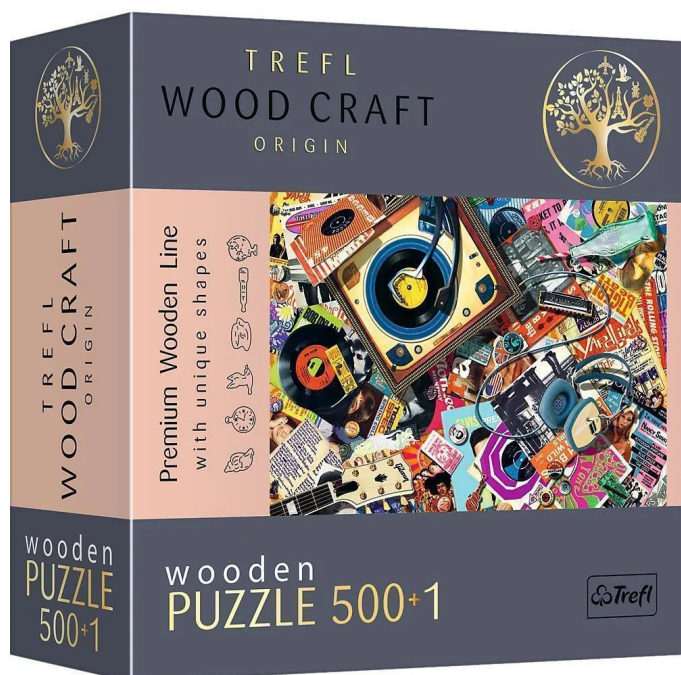

Item no.: 398201

TR20180 - Wooden jigsaw puzzle (5001 pieces) - The world of music

from **14,01 EUR**

Item no.: 398201
shipping weight: 0.60 kg
Manufacturer: Trefl

Product Description

This wooden puzzle is a unique product that will surprise you with its quality. Choose your favourite image - from famous cities, colourful animals, collages and the shapes of your favourite heroes! Unique, irregular shapes, a precise printing process, intense colours, the back of the puzzle contains a decorative pattern - these are the details that every puzzle lover will appreciate. The series consists of two product groups: 1,000+ piece puzzles, in which up to 100 puzzle figures are hidden in the form of various symbols, monuments, characters and animals. 500+ piece puzzles, in which up to 50 puzzle figures are hidden in the form of various symbols, monuments, characters and animals. The hidden shapes match the theme of the motif depicted on the puzzle. Each group has its own print on the back of the puzzle. The puzzle is also packaged with minimal plastic. The puzzle pieces are packed in a paper bag and the box is sealed with adhesive dots instead of plastic wrap. Warning! Not suitable for children under 3 years. Contains small parts that can be swallowed - choking hazard!