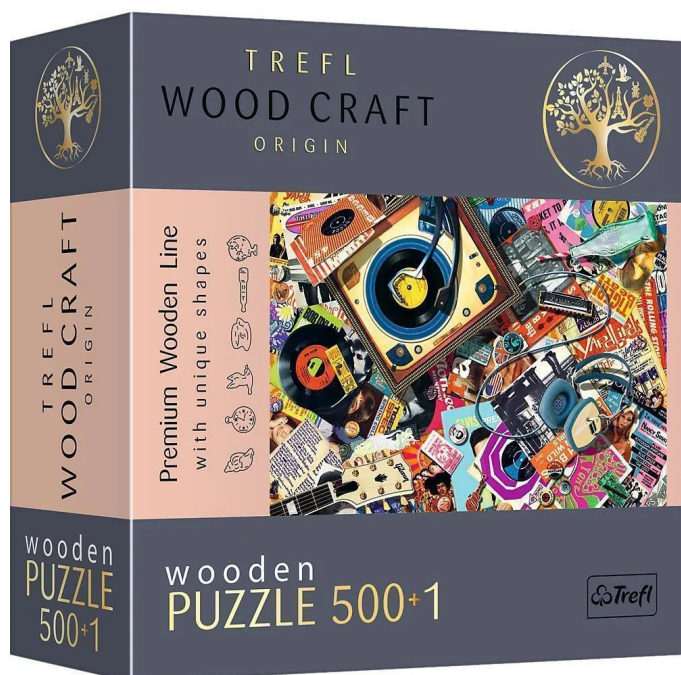

Item no.: 398201

## TR20180 - Wooden jigsaw puzzle (5001 pieces) - The world of music

from **14,57 EUR**

Item no.: 398201  
 shipping weight: 0.60 kg  
 Manufacturer: Trefl

### Product Description

This wooden puzzle is a unique product that will surprise you with its quality. Choose your favourite image - from famous cities, colourful animals, collages and the shapes of your favourite heroes! Unique, irregular shapes, a precise printing process, intense colours, the back of the puzzle contains a decorative pattern - these are the details that every puzzle lover will appreciate. The series consists of two product groups: 1,000+ piece puzzles, in which up to 100 puzzle figures are hidden in the form of various symbols, monuments, characters and animals. 500+ piece puzzles, in which up to 50 puzzle figures are hidden in the form of various symbols, monuments, characters and animals. The hidden shapes match the theme of the motif depicted on the puzzle. Each group has its own print on the back of the puzzle. The puzzle is also packaged with minimal plastic. The puzzle pieces are packed in a paper bag and the box is sealed with adhesive dots instead of plastic wrap. Warning! Not suitable for children under 3 years. Contains small parts that can be swallowed - choking hazard!