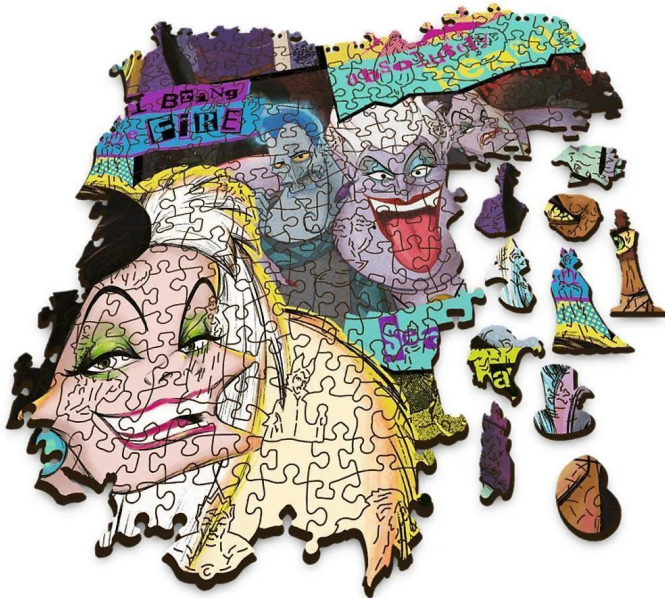

Item no.: 398198

TR20167 - Wooden jigsaw puzzle (1000 pieces) - Disney villains

from **24,52 EUR**

Item no.: 398198
shipping weight: 0.80 kg
Manufacturer: Trefl

Product Description

This wooden puzzle is a unique product that will surprise you with its quality. Choose your favourite image - from famous cities, colourful animals, collages and the shapes of your favourite heroes! Unique, irregular shapes, a precise printing process, intense colours, the back of the puzzle contains a decorative pattern - these are the details that every puzzle lover will appreciate. The series consists of two product groups: 1,000+ piece puzzles, in which up to 100 puzzle figures are hidden in the form of various symbols, monuments, characters and animals. 500+ piece puzzles, in which up to 50 puzzle figures are hidden in the form of various symbols, monuments, characters and animals. The hidden shapes match the theme of the motif depicted on the puzzle. Each group has its own print on the back of the puzzle. The puzzle is also packaged with minimal plastic. The puzzle pieces are packed in a paper bag and the box is sealed with adhesive dots instead of plastic film. Item number: TR20167 EAN: 5900511201673 Caution! Not suitable for children under 3 years. Contains small parts that can be swallowed - choking hazard!