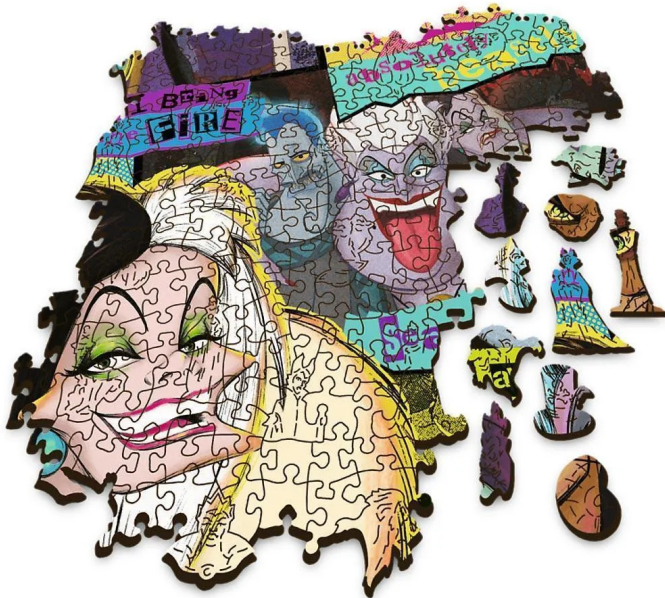

Item no.: 398198

## TR20167 - Wooden jigsaw puzzle (1000 pieces) - Disney villains

from **25,50 EUR**

Item no.: 398198  
shipping weight: 0.80 kg  
Manufacturer: Trefl

### Product Description

This wooden puzzle is a unique product that will surprise you with its quality. Choose your favourite image - from famous cities, colourful animals, collages and the shapes of your favourite heroes! Unique, irregular shapes, a precise printing process, intense colours, the back of the puzzle contains a decorative pattern - these are the details that every puzzle lover will appreciate. The series consists of two product groups: 1,000+ piece puzzles, in which up to 100 puzzle figures are hidden in the form of various symbols, monuments, characters and animals. 500+ piece puzzles, in which up to 50 puzzle figures are hidden in the form of various symbols, monuments, characters and animals. The hidden shapes match the theme of the motif depicted on the puzzle. Each group has its own print on the back of the puzzle. The puzzle is also packaged with minimal plastic. The puzzle pieces are packed in a paper bag and the box is sealed with adhesive dots instead of plastic film. Item number: TR20167 EAN: 5900511201673 Caution! Not suitable for children under 3 years. Contains small parts that can be swallowed - choking hazard!