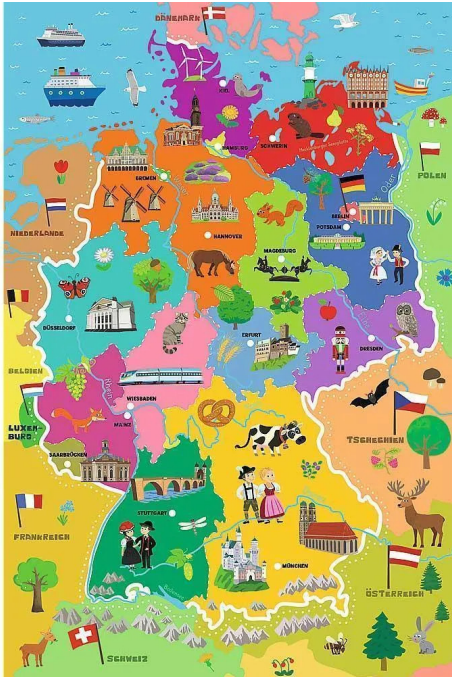

Item no.: 398194

TR15512 - Educational puzzle "Map of Germany" 44 pieces

from **5,40 EUR**

Item no.: 398194
shipping weight: 0.10 kg
Manufacturer: Trefl

Product Description

The educational puzzle map of Germany is the best way to show your child how beautiful our country is. First put the individual federal states together to form the shape of Germany, then you can put together the puzzle frame, which consists of the neighbouring countries as well as the Baltic and North Seas. This game helps the youngest children to memorise the administrative structure of the country - and also to learn which countries are our neighbours. In addition, the colourful illustrations show, for example, where the nutcracker was invented, what a traditional Bavarian costume looks like or which animals can be found in the German forests. Check how much you already know about Germany! Puzzle and learning fun in one. Put the puzzle together and learn about the federal states and traditions. For children aged 4 and over. Item number: TR15512EAN: 5900511155129 Caution! Not suitable for children under 3 years. Contains small parts that can be swallowed - choking hazard!