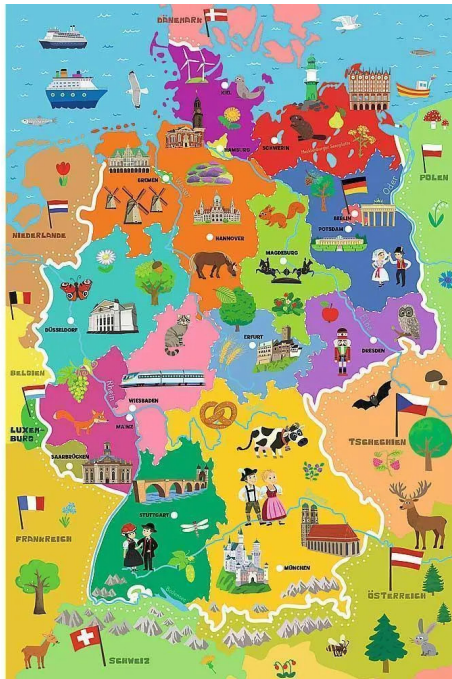

Item no.: 398194

TR15512 - Educational puzzle "Map of Germany" 44 pieces

from **5,19 EUR**

Item no.: 398194
shipping weight: 0.10 kg
Manufacturer: Trefl

Product Description

The educational puzzle map of Germany is the best way to show your child how beautiful our country is. First put the individual federal states together to form the shape of Germany, then you can put together the puzzle frame, which consists of the neighbouring countries as well as the Baltic and North Seas. This game helps the youngest children to memorise the administrative structure of the country - and also to learn which countries are our neighbours. In addition, the colourful illustrations show, for example, where the nutcracker was invented, what a traditional Bavarian costume looks like or which animals can be found in the German forests. Check how much you already know about Germany! Puzzle and learning fun in one. Put the puzzle together and learn about the federal states and traditions. For children aged 4 and over. Item number: TR15512EAN: 5900511155129 Caution! Not suitable for children under 3 years. Contains small parts that can be swallowed - choking hazard!