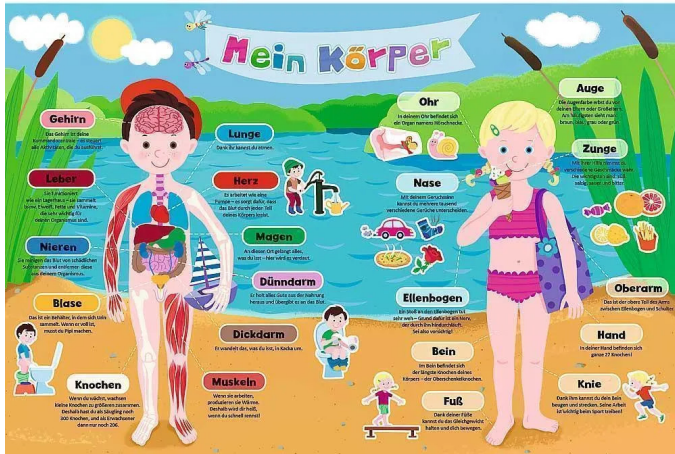

Item no.: 398193

TR15510 - Educational puzzle "My body" 40 pieces

from 5,19 EUR

Item no.: 398193
 shipping weight: 0.10 kg
 Manufacturer: Trefl

Product Description

Embark on an extraordinary journey through your body! How many odours can you detect using your sense of smell? Where is the longest bone in your body? What function do your kidneys fulfil? Which of your organs works like a pump, and which like a warehouse? Put the puzzle together to get answers to these questions and learn about the fascinating ways your body works! Puzzle and learning fun in one. Put the puzzle together and learn about the human body. For children aged 4 and over item number: TR15510 EAN: 5900511155105 Caution! Not suitable for children under 3 years. Contains small parts that can be swallowed - choking hazard!