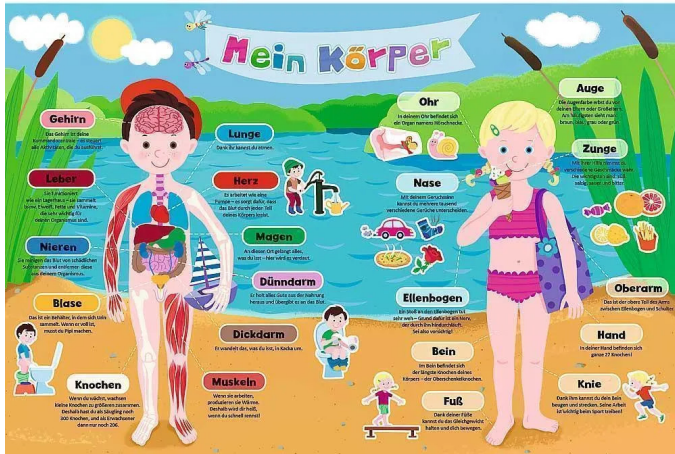

Item no.: 398193

TR15510 - Educational puzzle "My body" 40 pieces

from 5,40 EUR

Item no.: 398193
 shipping weight: 0.10 kg
 Manufacturer: Trefl

Product Description

Embark on an extraordinary journey through your body! How many odours can you detect using your sense of smell? Where is the longest bone in your body? What function do your kidneys fulfil? Which of your organs works like a pump, and which like a warehouse? Put the puzzle together to get answers to these questions and learn about the fascinating ways your body works! Puzzle and learning fun in one. Put the puzzle together and learn about the human body. For children aged 4 and over item number: TR15510 EAN: 5900511155105 Caution! Not suitable for children under 3 years. Contains small parts that can be swallowed - choking hazard!