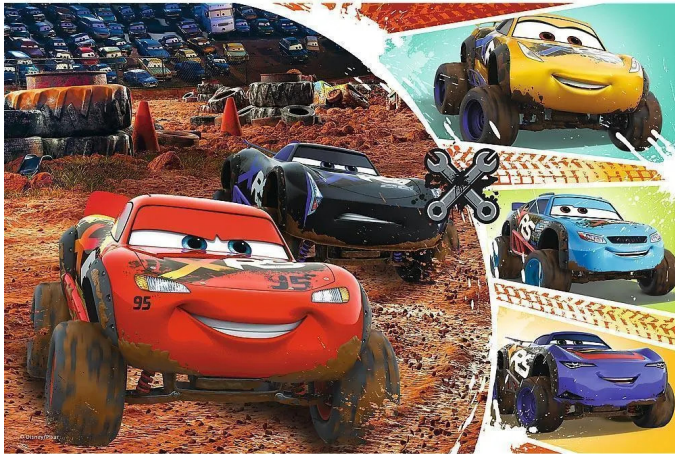

Item no.: 398414

TR17327 - Puzzle with 60 pieces - Disney Cars

from **4,15 EUR**

Item no.: 398414
shipping weight: 0.10 kg
Manufacturer: Trefl

Product Description

The Trefl puzzle 'Disney Cars' with 60 pieces is ideal for children aged 4 and over. Item number: TR17327 EAN: 5900511173277 Caution! Not suitable for children under 3 years. Contains small parts that can be swallowed - choking hazard!