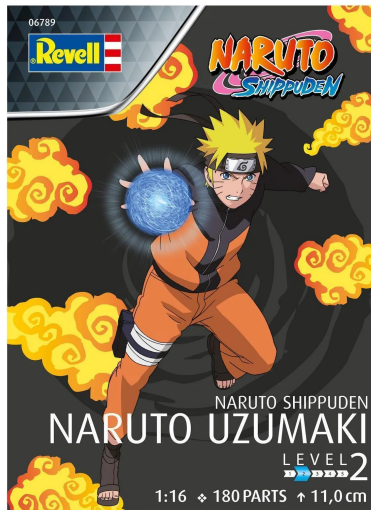

## 06789 - Naruto Uzumaki easy-click-sys

from **30,40 EUR**

Item no.: 397419  
shipping weight: 0.20 kg  
Manufacturer: Revell

### Product Description

Description Model kit of the hero of Konohagakure, Naruto Uzumaki - Immerse yourself in the action-packed world of Naruto and create your own ninja saga. This impressive kit brings the hero of the series to life in rich detail. The innovative easy-click system guarantees quick success with this model: Multicoloured, precisely manufactured components are stably connected by simply plugging them together and decorated with stickers. Safety instructions Recommended for modellers and collectors aged 14 and over. Tips, edges and small parts are present due to scale and prototypical or functional design. Risk of swallowing. Therefore, keep out of the reach of children under the age of 10!