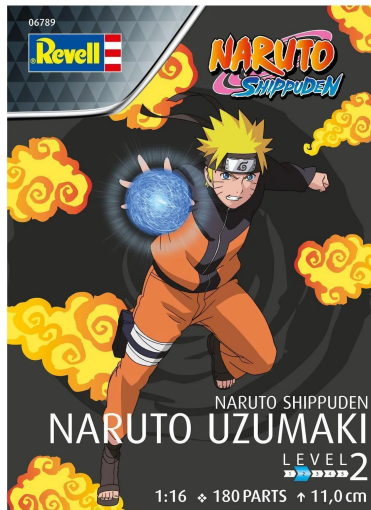

Item no.: 397419

06789 - Naruto Uzumaki easy-click-sys

from **30,40 EUR**

Item no.: 397419
shipping weight: 0.20 kg
Manufacturer: Revell

Product Description

Description Model kit of the hero of Konohagakure, Naruto Uzumaki - Immerse yourself in the action-packed world of Naruto and create your own ninja saga. This impressive kit brings the hero of the series to life in rich detail. The innovative easy-click system guarantees quick success with this model: Multicoloured, precisely manufactured components are stably connected by simply plugging them together and decorated with stickers. Safety instructions Recommended for modellers and collectors aged 14 and over. Tips, edges and small parts are present due to scale and prototypical or functional design. Risk of swallowing. Therefore, keep out of the reach of children under the age of 10!