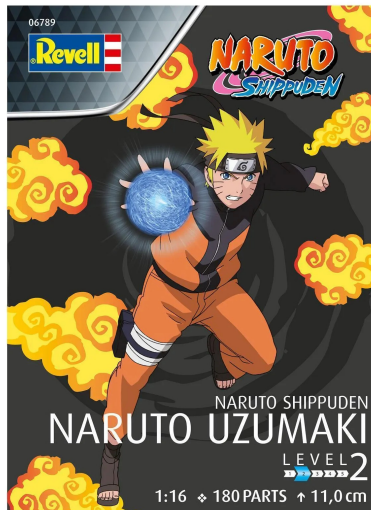

Item no.: 397419

06789 - Naruto Uzumaki easy-click-sys

from **29,23 EUR**

Item no.: 397419
shipping weight: 0.20 kg
Manufacturer: Revell

Product Description

Description Model kit of the hero of Konohagakure, Naruto Uzumaki - Immerse yourself in the action-packed world of Naruto and create your own ninja saga. This impressive kit brings the hero of the series to life in rich detail. The innovative easy-click system guarantees quick success with this model: Multicoloured, precisely manufactured components are stably connected by simply plugging them together and decorated with stickers. Safety instructions Recommended for modellers and collectors aged 14 and over. Tips, edges and small parts are present due to scale and prototypical or functional design. Risk of swallowing. Therefore, keep out of the reach of children under the age of 10!