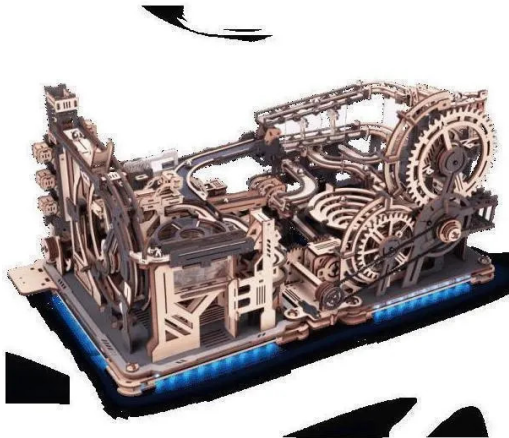

Item no.: 398033

## LG01 - Marble run link pack

from **15,11 EUR**

Item no.: 398033  
shipping weight: 0.80 kg  
Manufacturer: ROKR

### Product Description

ROKR Link Pack Marble Run 3D Wooden Puzzle LG01 Link Pack for Marble Night City LGA01 + Marble Spaceport LGC01. This connection kit is installed to electrically link the LGA01 and LGC01 with a blue light strip installed on the bottom.