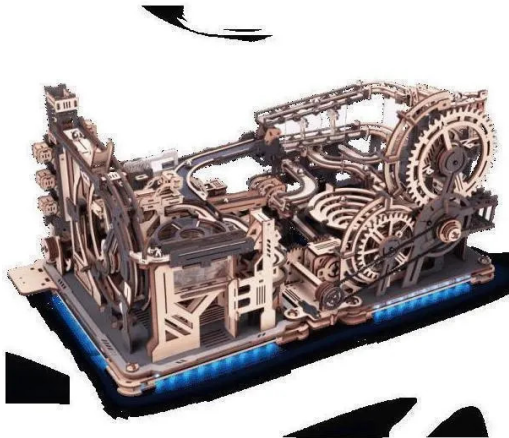

Item no.: 398033

LG01 - Marble run link pack

from **16,86 EUR**

Item no.: 398033
shipping weight: 0.80 kg
Manufacturer: ROKR

Product Description

ROKR Link Pack Marble Run 3D Wooden Puzzle LG01 Link Pack for Marble Night City LGA01 + Marble Spaceport LGC01. This connection kit is installed to electrically link the LGA01 and LGC01 with a blue light strip installed on the bottom.