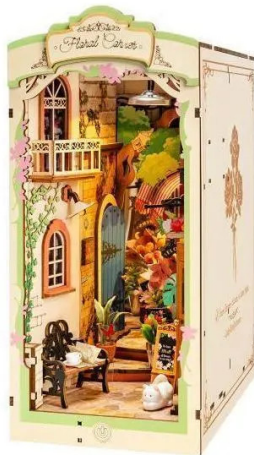

Item no.: 398035

TGB09 - Flower corner

from 27,25 EUR

Item no.: 398035
shipping weight: 0.50 kg
Manufacturer: Rolife

Product Description

Let yourself be enchanted by a realistic flower oasis between your books with Rolife Floral Corner. Experience a wonderful miniature flower shop in your library with Rolife Floral Corner Book Nook- Age: 14+- Material: plywood, MDF board, paper, PVC- Assembly time: 3.5h- Assembly size: 190*108*240 mm- Packaging size: 231*79*316 mm- Quantity: 164 pieces Floral Corner is a charming DIY book nook that depicts a European spring flower shop. It features easy assembly, a bookend function and touch-activated lighting. The detailed book corner scene captures the essence of a quaint European street. Experience Italy's floating city from a unique perspective with a ride on the classic gondola. It offers a unique perspective of the place as if you were travelling on foot, as the Grand Canal and its networks are the main 'streets'. Venice, also known as the city of masks, invites you to the world-famous Carnevale di Venezia every year at the end of winter. Enjoy the lively performances of musicians, acrobats and dancers in the streets while wearing your feathered mask. Or opt for the classic Italian opera at the Teatro La Fenice (The Phoenix), an iconic building that symbolises the rich heritage of the city's storied past. Relive all these unforgettable moments and more with the Rolife Romantic Venice Book Nook. This DIY puzzle lets you own a piece of the city as it depicts the famous gondola, the Grand Canal, the Teatro La Fenice, a mask shop and a café. This precise and authentically designed toy embodies La Serenissima (the most cheerful city) in a tiny book nook. *Note: Due to customs regulations, the batteries (2 pieces AAA/LR03/AM4 1.5V) may not be included in the package.