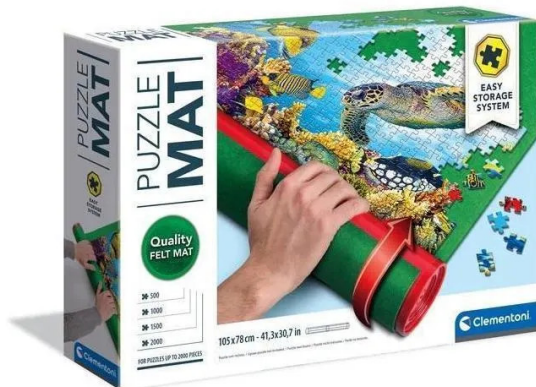

Item no.: 379075

30229 - Puzzle Mat

from **13,14 EUR**

Item no.: 379075
shipping weight: 0.10 kg
Manufacturer: Clementoni

Product Description

Felt puzzle mat for 500 to 2000 pieces. Size of the mat: 105 x 78 cm. A must-have for puzzle fans. The started puzzle can be rolled up and safely stored in the plastic tube so that it can be completed later at any time without taking up too much space. Conceived, designed and developed in Italy. - Recommended age 6+ - Weight 95 gr. Recommended age 6+ - Size of the box (WxDxH) 41.6 x 27.8 x 7.8 - Weight 95 gr - Batteries required: NO CONFORMITY OF THE ARTICLE Opening Follow the instructions on the box and in the manual for correct and safe use of the article.