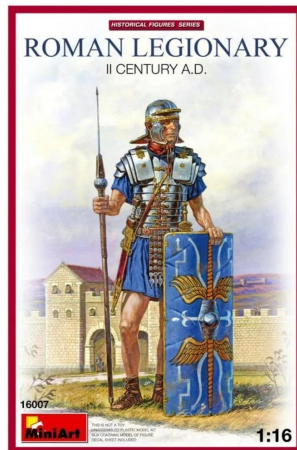

Item no.: 397339

550016007 - 1:16 Fig. Roman legionary 2nd century AD

from **9,68 EUR**

Item no.: 397339
shipping weight: 0.60 kg
Manufacturer: MiniArt

Product Description

1:16 Fig. Roman legionary 2nd century AD This standing model is a replica of a Roman legionary from the 2nd century AD. The legionary is depicted in a battle-ready pose, equipped with spear and shield. The figure can be viewed from any angle on the supplied base, and the finished details are revealed. Kit model, scale 1:16, various accessories, 1 base, 1 figure, instructions