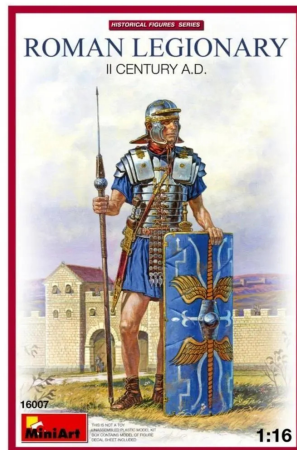

Item no.: 397339

550016007 - 1:16 Fig. Roman legionary 2nd century AD

from **10,06 EUR**

Item no.: 397339
shipping weight: 0.60 kg
Manufacturer: MiniArt

Product Description

1:16 Fig. Roman legionary 2nd century AD This standing model is a replica of a Roman legionary from the 2nd century AD. The legionary is depicted in a battle-ready pose, equipped with spear and shield. The figure can be viewed from any angle on the supplied base, and the finished details are revealed. Kit model, scale 1:16, various accessories, 1 base, 1 figure, instructions