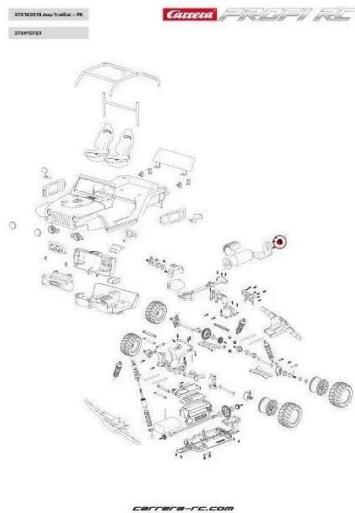

Item no.: 363597

370410723 - RC RC professional main gear / pinion

from **4,30 EUR**

Item no.: 363597
shipping weight: 0.10 kg
Manufacturer: Carrera

Product Description

Main gear / pinion - Profi RC

Specifications

Scan this QR code to
view the product
All details, up-to-date
prices and availability