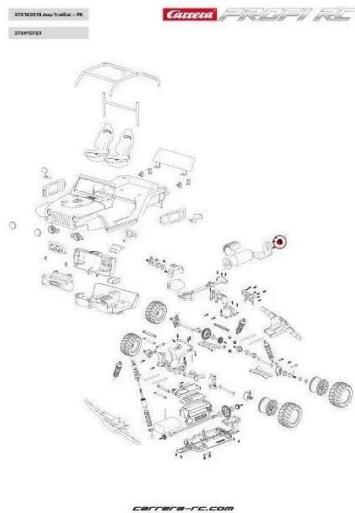

Item no.: 363597

370410723 - RC RC professional main gear / pinion

from **4,30 EUR**

Item no.: 363597
shipping weight: 0.10 kg
Manufacturer: Carrera

Product Description

Main gear / pinion - Profi RC

Specifications