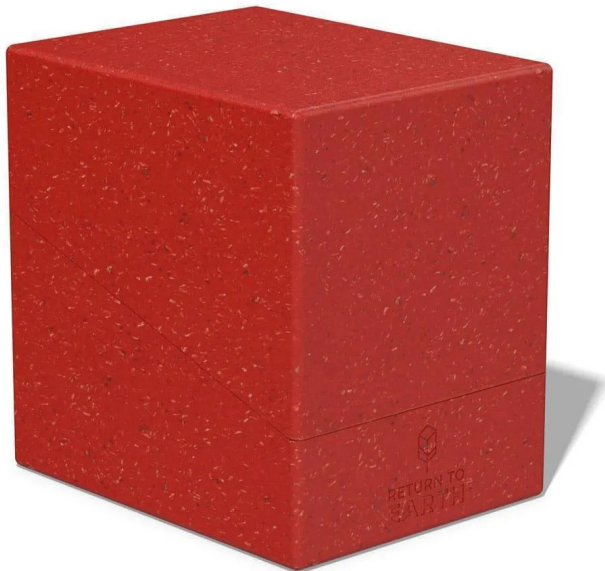

Item no.: 397088

UGD-011355-001-00 - Return To Earth Boulder Deck Case 133 Standard Size Red

from **10,19 EUR**

Item no.: 397088
shipping weight: 0.20 kg
Manufacturer: Ultimate Guard

Product Description

The sustainable home for your Commander deck! We at Ultimate Guard are very proud of this enlarged version of the world's first sustainable TCG deck box: the Ultimate Guard RTE Boulder 133+. The Return to Earth products finally put an end to having to choose between your hobby and your sustainability goals. This box easily holds 133 double-sleeved cards (based on Ultimate Guard sleeves). Your ecological footprint will thank you! - Durable and sturdy box- Made from 87% renewable raw materials- Modular design for combination with a variety of Ultimate Guard products- Secure closure- Designed for up to 133 (double-sleeved) or 160 (single-sleeved) standard size cards in Ultimate Guard sleeves- Excellent for Commander/EDH decks Dimensions approx.: 76 x 100 x 99 mm