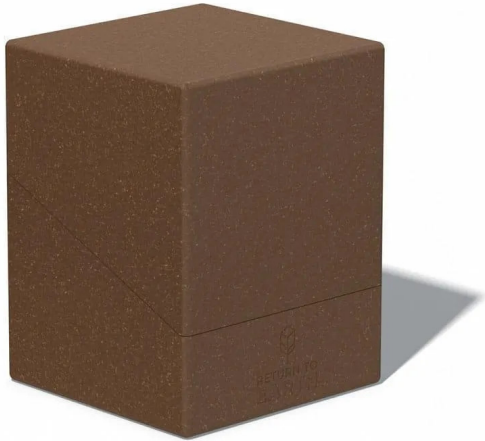

Item no.: 397087

UGD-011141-010-00 - Return To Earth Boulder Deck Case 100 Standard Size Brown

from **6,80 EUR**

Item no.: 397087
shipping weight: 0.10 kg
Manufacturer: Ultimate Guard

Product Description

We have carefully considered our environmental responsibility. Ultimate Guard's commitment to environmental protection includes the use of new materials and the development of new products with an additional focus on sustainability. The handy and sturdy RTE Boulder 100+ is developed and manufactured in Germany, consists of 97% renewable raw materials and comes with FSC-certified grass paper packaging. The card box is recyclable and holds up to 100 (double-sleeved) or 120 (single-sleeved) cards in Ultimate Guard sleeves. By purchasing this product, you are directly supporting global reforestation. Visit returnto.earth to learn more about our approach to protecting the planet. - Designed to hold up to 100 (double-sleeved) or 120 (single-sleeved) standard size cards in Ultimate Guard sleeves- Durable and sturdy box- Secure closure- Made from 97% renewable resources- Designed to fit into other Ultimate Guard products: Superhive 550+, Arkhive 400+, Flip'n'Tray 100+, Twin Flip'n'Tray 200+ Technical data- Dimensions approx. 76 x 75 x 98.5 mm- Internal dimensions approx.: 69.1 x 68.1 x 92.8 mm