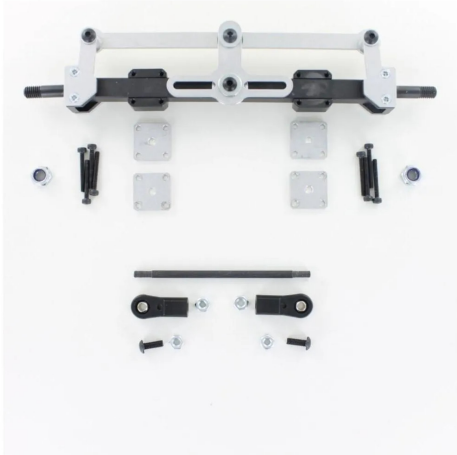

## 500907699 - 1:14 Low loader axle steered (1)

from **88,52 EUR**

Item no.: 397338  
shipping weight: 0.20 kg  
Manufacturer: Carson

### Product Description

Low loader steering axle kit, steel axle beam and steering head, aluminium linkages, M3 steering linkage. Attention! Not suitable for children under 14 years. Product details- Steel axle beam and steering head- Steering heads with plain bearings- Aluminium linkage and mechanics- M3 ball head steering linkage for connecting a further steering axle- Ideal for single-body models- Dimensions axle beam length 162 mm, height 18 mm- Dimensions wheel bolt  $\varnothing$  5 mm, thread M5, length 18 mm - Max. steering angle 45° - Wheel bolt  $\varnothing$  5 mm, thread M5, length 18 mm - Max. Steering angle 45°- Track width 185 mm- Weight 125 g Suitable for the following low loader models: 500907060 1:14 Goldhofer BAU STN-L3 semi low loader\* 500907700 1:14 3-axle low loader gooseneck/low bed\* When used for model 500907060, item 500907698 1:14 Servo bracket set steering axle GH is required. Matching components optional: 500907141 1:14 Low loader tyres/rim set Fulda/SAF(2) 500907136 1:14 Aluminium double rims (2) Low loader 500907583 1:14 Low loader tyres Fulda Ecotonn (4) 500907698 1:14 Servo bracket set steering axle GH