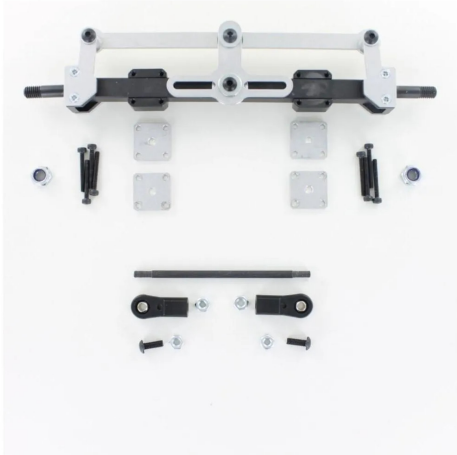

## 500907699 - 1:14 Low loader axle steered (1)

from **85,12 EUR**

Item no.: 397338  
shipping weight: 0.20 kg  
Manufacturer: Carson

### Product Description

Low loader steering axle kit, steel axle beam and steering head, aluminium linkages, M3 steering linkage. Attention! Not suitable for children under 14 years. Product details- Steel axle beam and steering head- Steering heads with plain bearings- Aluminium linkage and mechanics- M3 ball head steering linkage for connecting a further steering axle- Ideal for single-body models- Dimensions axle beam length 162 mm, height 18 mm- Dimensions wheel bolt Ø 5 mm, thread M5, length 18 mm - Max. steering angle 45° - Wheel bolt Ø 5 mm, thread M5, length 18 mm - Max. Steering angle 45°- Track width 185 mm- Weight 125 g Suitable for the following low loader models: 500907060 1:14 Goldhofer BAU STN-L3 semi low loader\* 500907700 1:14 3-axle low loader gooseneck/low bed\* When used for model 500907060, item 500907698 1:14 Servo bracket set steering axle GH is required. Matching components optional: 500907141 1:14 Low loader tyres/rim set Fulda/SAF(2) 500907136 1:14 Aluminium double rims (2) Low loader 500907583 1:14 Low loader tyres Fulda Ecotonn (4) 500907698 1:14 Servo bracket set steering axle GH