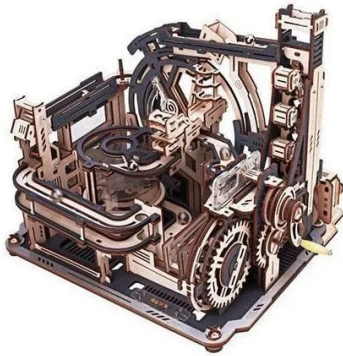

## LGC01 - Marble Spaceport

from **56,74 EUR**

Item no.: 395688  
shipping weight: 0.80 kg  
Manufacturer: ROKR

### Product Description

Marble SpaceportA brand new product from ROKR Track Maze City, ROKR Marble Spaceport offers you unrivalled interactive fun and visual enjoyment. Supports both manual and electric drive modes.-Number of pieces: 472-Difficulty level: four out of six stars-Assembly time: approx. 5.5 hours-Age: 14+-Package size: 317 \* 233 \* 85 mm-Assembly size: 312 x 251 x 230 mmEAN: 6946785120547 Item number: LGC01 Categories: Marble Run , Novelties , RokrROKRMarble Spaceport Marble Run 3D Wooden Puzzle LGC01Get ready for a whole new visual feast! This is a marble run model designed in dark grey and speckled with silver. The brand new product from ROKR Track Maze City, Marble Spaceport (LGC01), was born with the theme of future space technologies. The uniqueness of this marble track lies in its complex mechanical structures consisting of 6 diversion mechanisms and 5 tracks. When you turn the handle, you can watch steel marbles roll through different tracks.Thanks to the highly transparent PC and PS materials, you can clearly observe the movement of each marble. In addition, Marble Spaceport (LGC01) has an improved design with two drive modes: manual mode and electric mode. Switch between these two modes depending on how much fun you want to have. Now let's launch Marble Spaceport to let it run and discover a new Marble Run game.\*Notes: Due to customs regulations, wax may not be included in the package. Wax: You can use normal candles, crayons, beeswax, etc. And please prepare 1 type C power cable by yourself. The plug is not included and must be purchased separately.