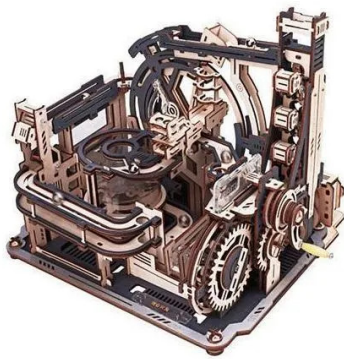

Item no.: 395688

LGC01 - Marble Spaceport

from **42,09 EUR**

Item no.: 395688
shipping weight: 0.80 kg
Manufacturer: ROKR

Product Description

Marble SpaceportA brand new product from ROKR Track Maze City, ROKR Marble Spaceport offers you unrivalled interactive fun and visual enjoyment. Supports both manual and electric drive modes.-Number of pieces: 472-Difficulty level: four out of six stars-Assembly time: approx. 5.5 hours-Age: 14+-Package size: 317 * 233 * 85 mm-Assembly size: 312 x 251 x 230 mmEAN: 6946785120547 Item number: LGC01 Categories: Marble Run , Novelties , RokrROKRMarble Spaceport Marble Run 3D Wooden Puzzle LGC01Get ready for a whole new visual feast! This is a marble run model designed in dark grey and speckled with silver. The brand new product from ROKR Track Maze City, Marble Spaceport (LGC01), was born with the theme of future space technologies. The uniqueness of this marble track lies in its complex mechanical structures consisting of 6 diversion mechanisms and 5 tracks. When you turn the handle, you can watch steel marbles roll through different tracks.Thanks to the highly transparent PC and PS materials, you can clearly observe the movement of each marble. In addition, Marble Spaceport (LGC01) has an improved design with two drive modes: manual mode and electric mode. Switch between these two modes depending on how much fun you want to have. Now let's launch Marble Spaceport to let it run and discover a new Marble Run game.*Notes: Due to customs regulations, wax may not be included in the package. Wax: You can use normal candles, crayons, beeswax, etc. And please prepare 1 type C power cable by yourself. The plug is not included and must be purchased separately.