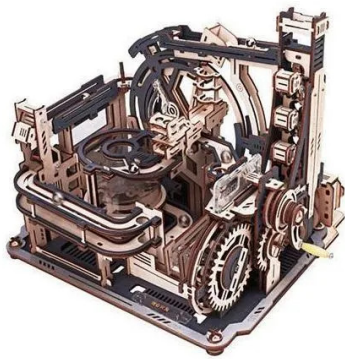

Item no.: 395688

LGC01 - Marble Spaceport

from **42,09 EUR**

Item no.: 395688
shipping weight: 0.80 kg
Manufacturer: ROKR

Product Description

Marble SpaceportA brand new product from ROKR Track Maze City, ROKR Marble Spaceport offers you unrivalled interactive fun and visual enjoyment. Supports both manual and electric drive modes.-Number of pieces: 472-Difficulty level: four out of six stars-Assembly time: approx. 5.5 hours-Age: 14+-Package size: 317 * 233 * 85 mm-Assembly size: 312 x 251 x 230 mmEAN: 6946785120547 Item number: LGC01 Categories: Marble Run , Novelties , RokrROKRMarble Spaceport Marble Run 3D Wooden Puzzle LGC01Get ready for a whole new visual feast! This is a marble run model designed in dark grey and speckled with silver. The brand new product from ROKR Track Maze City, Marble Spaceport (LGC01), was born with the theme of future space technologies. The uniqueness of this marble track lies in its complex mechanical structures consisting of 6 diversion mechanisms and 5 tracks. When you turn the handle, you can watch steel marbles roll through different tracks.Thanks to the highly transparent PC and PS materials, you can clearly observe the movement of each marble. In addition, Marble Spaceport (LGC01) has an improved design with two drive modes: manual mode and electric mode. Switch between these two modes depending on how much fun you want to have. Now let's launch Marble Spaceport to let it run and discover a new Marble Run game.*Notes: Due to customs regulations, wax may not be included in the package. Wax: You can use normal candles, crayons, beeswax, etc. And please prepare 1 type C power cable by yourself. The plug is not included and must be purchased separately.