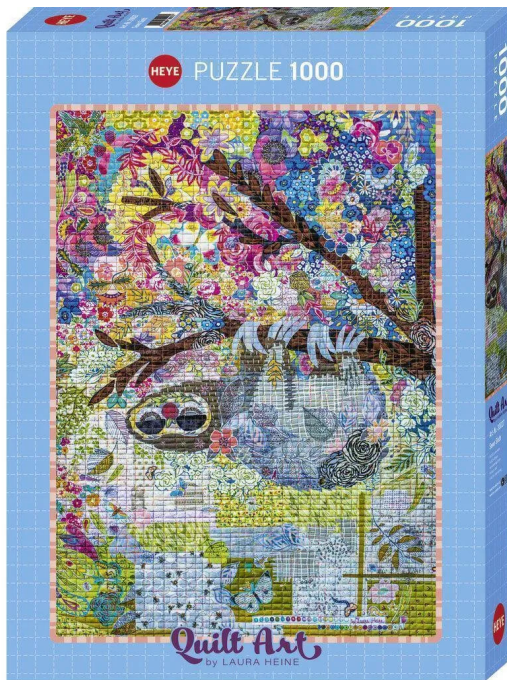

Item no.: 395862

300272 - Sloth

from **12,87 EUR**

Item no.: 395862
shipping weight: 0.60 kg
Manufacturer: Heye-Puzzles

Product Description

Sloth - Heye Puzzle
Item number: 300272
EAN: 4001689300272
Illustrator: Laura Heine
The sloth greets you upside down! The artist Laura Heine has done a great job here. A very suitable motif for a quilt, but also pure joy as a jigsaw puzzle!
Packaging 370 x 270 x 54 mm