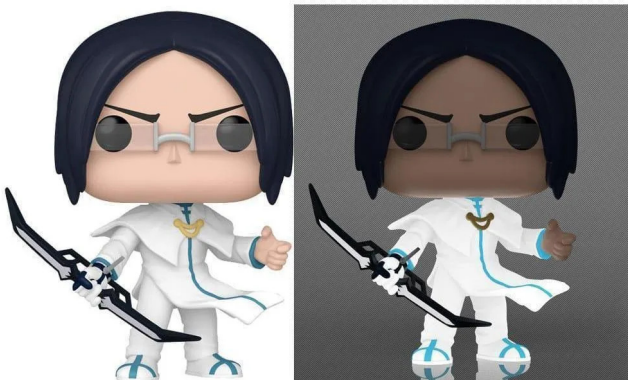

Item no.: 395602

FK75510 - Bleach POP! animation vinyl figures Uryu 9 cm assortment (6)

from **66,38 EUR**

Item no.: 395602
shipping weight: 1.00 kg
Manufacturer: Funko

Product Description

This vinyl figure comes from Funko's popular 'POP! Each figure is approx. 9 cm tall and comes in a window box. The assortment contains 6 figures (5 x regular version, 1 x Chase variant).