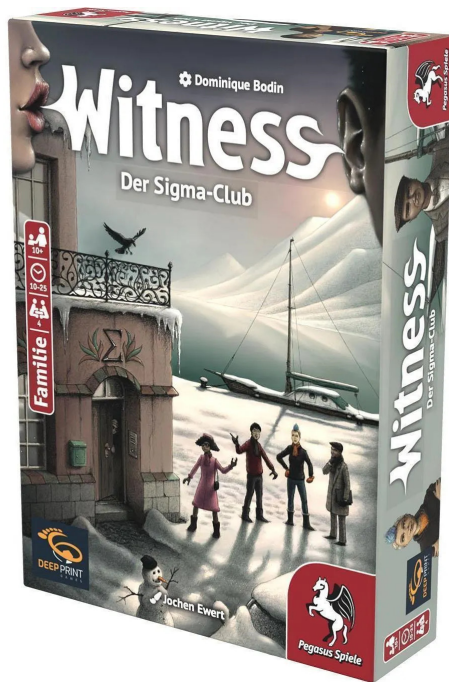

Item no.: 396278

## 57819G - Witness The Sigma Club (Deep Print Games) (DE)

from **9,73 EUR**

Item no.: 396278  
 shipping weight: 0.40 kg  
 Manufacturer: Pegasus Spiele

### Product Description

**Witness - The Sigma Club (Deep Print Games)** In the revised new edition of Witness, exactly four people fight crime together as members of the secret organisation "Witness Agency"! A prologue introduces the case, after which each team member receives their own secret clues. In the four whisper rounds, these are passed on to another person - in the direction of the arrow on the whisper card. In the first round, only their own clues are whispered, from the next round onwards, the clues that the players received in the previous round are also whispered. After the fourth round of whispering, the players secretly answer three questions about the case. Those who have listened carefully and answered the questions correctly receive valuable points when the case is solved. The Sigma Club contains an adventure with 8 individual cases with a continuous storyline: A university in Lugano, Switzerland, is suspected of being involved in criminal activities. When a student is murdered, the investigation leads to Italy: apparently the Mafia is involved. And then events suddenly come thick and fast. Details - Item no.: 57819G - EAN: 4250231739385 - Publisher: Pegasus Spiele - Product types: Family games, Card games - Theme: Witness - Language: German - Date of publication: July 2024 - Number of players: For 4 players aged 10 and up - Playing time: 10 to 25 minutes - Size: 12.7cm x 17.7cm x 3.5cm - Weight: 410 g - Type: Basic game - Content: 72 cards, 1 marker, 1 instruction - Author: Dominique Bodin