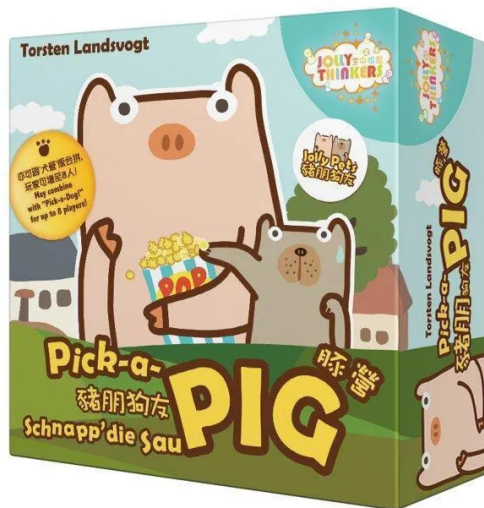

Item no.: 395542

JT007 - Pick-a-Pig

from **9,38 EUR**

Item no.: 395542
 shipping weight: 218.00 kg
 Manufacturer: Jolly Thinkers

Product Description

Pick-a-Pig item number: JT007 EAN: 4897115010309 Overview:- Number of players: 1-5 players- Playing time: 15 minutes- Age: 8 years and up- Language: DE; EN; CN- Author: Torsten Landsvogt A fast and turbulent card game! Grab as many cards as quickly as possible. But only if they differ from your top card in just ONE point, or are the same. If there are no more correct cards left for you, call STOP and end the round with a bonus. But be careful: if you make a mistake, you will lose all the cards you collected during the round! Preparing for the game: All cards are shuffled well. Each player receives a starting card, which they do not look at at first, but place face down in front of them. Then 30 cards are laid out face up in 5 rows of 6 cards each in random order. The cards should be easily accessible to all players in the centre of the table. To start the first round, all players say "GO" at the same time. Game procedure: With the command "GO", all players simultaneously reveal their starting card. They then try to place a matching card from the centre of the table on top of their own starting card with one hand as quickly as possible. However, this card may only differ from their own card in one way or none at all. There are five characteristics of the animal on each card: large/small-light/dark-one arm/two arms-with/without sunglasses-with/without popcorn After a player has placed a card from the card field in the centre of the table on their starting card, they immediately look for another card. This card may only have one or none of the same characteristics as the last card placed on top. In this way, all players collect cards as quickly as possible and form their own pile until one player is of the opinion that there are no more suitable cards for them. In this case, they can shout "Stop" and all players must immediately stop collecting more cards. Now the players' cards are checked. You can also combine the game with Pick-A-Dog to play with 8 people. Game type: Family game Card game Children's game Item weight: 218.00kg