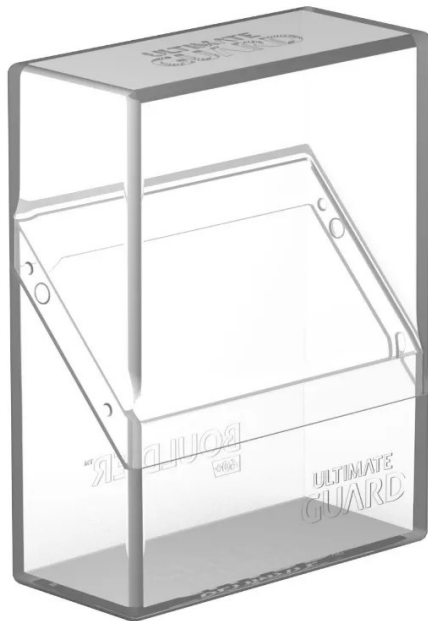

Item no.: 338813

UGD011131 - Boulder - 40+ Deck Case, Standard Size, Transparent

from **4,07 EUR**

Item no.: 338813
shipping weight: 0.10 kg
Manufacturer: Ultimate Guard

Product Description

Boulder - 40+ Deck Case, Standard Size, Transparent

Get a good grip on your deck with the Boulder(TM)!

Handy and solid deck case with super-easy opening. Holds up to 40 double-sleeved cards.

Attention! Not suitable for children under 36 months.

- Designed for 40 double-sleeved or 50 single-sleeved standard sized cards in Ultimate Guard Sleeves
- Durable and rigid box
- Designed to fit into other Ultimate Guard products: Superhive 550+, Arkhive 400+
- Secure closure

Technical data:

- Dimensions approx.: 76 x 98.5 x 35 mm
- Interior dimensions approx.: 68.5 x 93 x 30 mm

Specifications

Scan this QR code to
view the product
All details, up-to-date
prices and availability