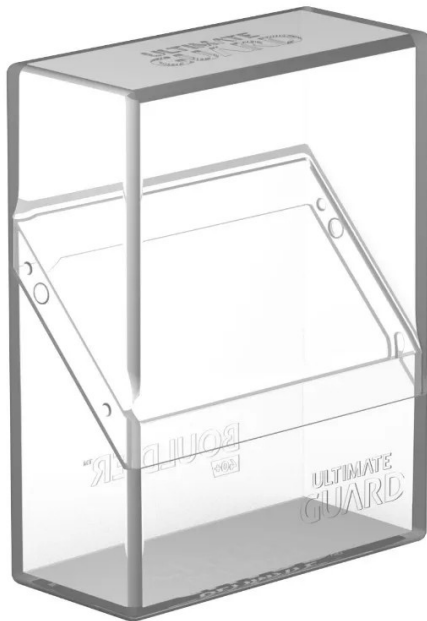

Item no.: 338813

UGD011131 - Boulder - 40+ Deck Case, Standard Size, Transparent

from **4,23 EUR**

Item no.: 338813
shipping weight: 0.10 kg
Manufacturer: Ultimate Guard

Product Description

Boulder - 40+ Deck Case, Standard Size, Transparent

Get a good grip on your deck with the Boulder(TM)!

Handy and solid deck case with super-easy opening. Holds up to 40 double-sleeved cards.

Attention! Not suitable for children under 36 months.

- Designed for 40 double-sleeved or 50 single-sleeved standard sized cards in Ultimate Guard Sleeves
- Durable and rigid box
- Designed to fit into other Ultimate Guard products: Superhive 550+, Arkhive 400+
- Secure closure

Technical data:

- Dimensions approx.: 76 x 98.5 x 35 mm
- Interior dimensions approx.: 68.5 x 93 x 30 mm

Specifications

Scan this QR code to
view the product
All details, up-to-date
prices and availability