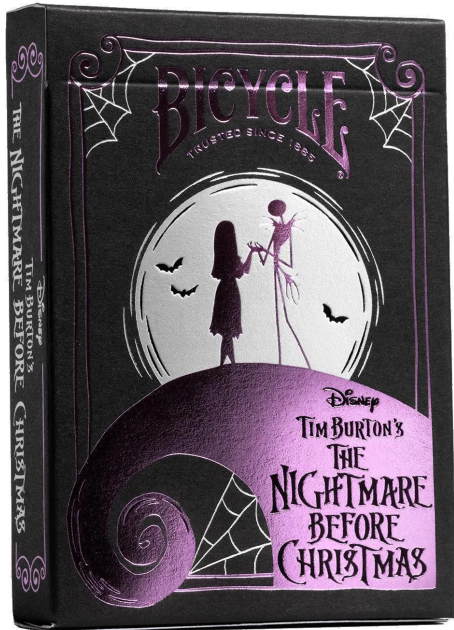

Item no.: 395323

Bicycle Disney - Nightmare Before Christmas

© Disney

7,68 EUR

Item no.: 395323
shipping weight: 0.10 kg
Manufacturer: Bicycle

Product Description

Jack Skellington, Sally and the rest of the residents of Halloweentown are here! The Nightmare Before Christmas-inspired playing cards from Bicycle exude the haunting charm that only the ghost of Tim Burton could create. With thin spider web foil on the insert sleeve and customised card backs by Jack Skellington, your next card night will whisk you away to Halloweentown.