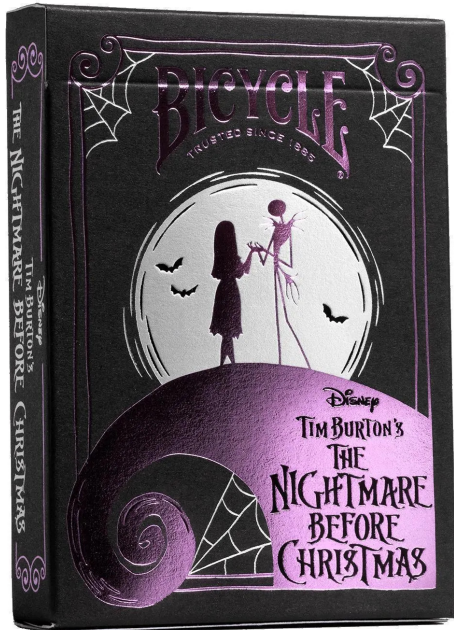

Item no.: 395323

## Bicycle Disney - Nightmare Before Christmas

© Disney

**7,68 EUR**

Item no.: 395323  
shipping weight: 0.10 kg  
Manufacturer: Bicycle

### Product Description

Jack Skellington, Sally and the rest of the residents of Halloweentown are here! The Nightmare Before Christmas-inspired playing cards from Bicycle exude the haunting charm that only the ghost of Tim Burton could create. With thin spider web foil on the insert sleeve and customised card backs by Jack Skellington, your next card night will whisk you away to Halloweentown.