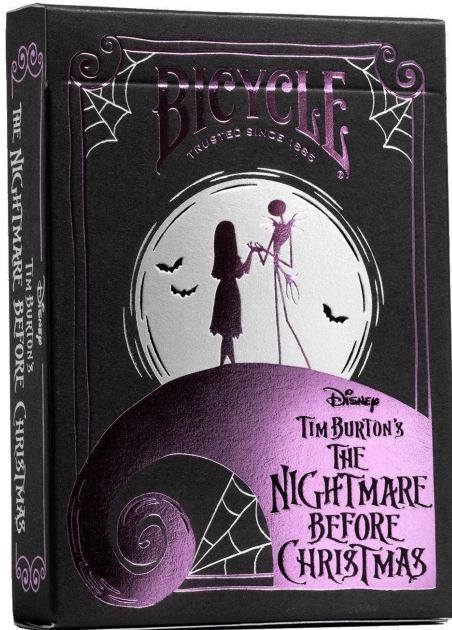

Item no.: 395323

Bicycle Disney - Nightmare Before Christmas

© Disney

7,39 EUR

Item no.: 395323
shipping weight: 0.10 kg
Manufacturer: Bicycle

Product Description

Jack Skellington, Sally and the rest of the residents of Halloweentown are here! The Nightmare Before Christmas-inspired playing cards from Bicycle exude the haunting charm that only the ghost of Tim Burton could create. With thin spider web foil on the insert sleeve and customised card backs by Jack Skellington, your next card night will whisk you away to Halloweentown.