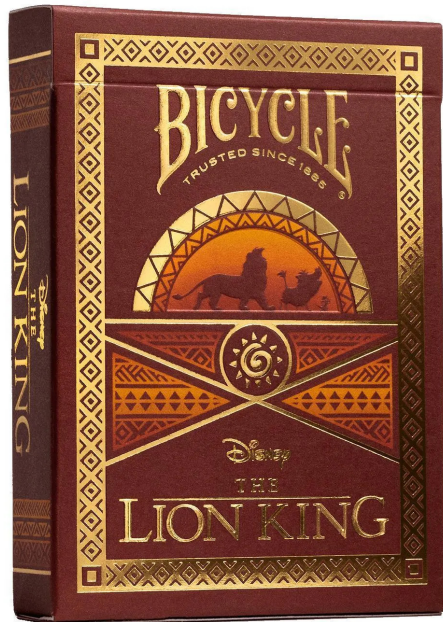

Item no.: 395320

Bicycle Disney - Lion King

© Disney

from **9,85 EUR**

Item no.: 395320
shipping weight: 0.10 kg
Manufacturer: Bicycle

Product Description

Become the king of game night with the Bicycle-inspired Disney playing cards from The Lion King! Shimmering cold foil makes the pip, card fronts and card backs glow and shine like the sunset in the savannah, while the legendary lions of Pride Rock adorn the court cards with their true elegance. With the Ace of Spades from Hakuna Matata in your hand, you have nothing to worry about!