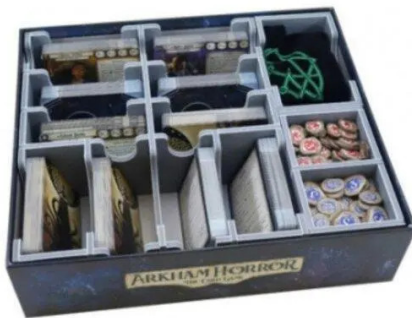

### Product Description

Note: Insert for games with external dimensions of 25.4 x 29.2 x 7.6 cm. Insert compatible with the new rectangular boxes for Living Card Games® such as Arkham Horror: The Card Game® The Revised Core Set, The Lord of the Rings: The Card Game® The Revised Core Set and their expansions with the same box size. The insert is designed for cards with sleeves and is available in two versions, either with space for additional game components such as pockets and dials or with an additional card compartment. There is also a stack with three token compartments. One compartment, which can be used on either side of the box end, has no centre divider to provide space for larger tokens and mini cards. The large main card tray has two bases in the corners to give stability and make assembly easier. The smaller end compartments all have the same size bases and can be replaced as required. When assembling the insert, you need to decide whether you need more space for tokens/leaflets/pockets or extra space for additional cards. In this way, we have made the insert more flexible for a variety of game boxes. Variant 1 offers space for a total of 800 cards with sleeves, while variant 2 offers space for 900 cards with sleeves. When you pack the box, simply place the rulebooks and game textbooks on top of the insert compartments. This fills the box completely and the game can be stored vertically. The FS-LCG3 insert can also be used in expansions with the same box size. Below you will find pictures of the insert in the Edge of the Earth Campaign Expansion® box. Since the character mini cards and the chaos bag are in the main game box, we recommend using the second mounting option to create more space for cards. The main card tray has indentations at one end to provide space for the campaign manual ring binder. FS-LCG3 is an unofficial third-party game accessory. All trademarks and copyrights remain the property of their respective owners, who are in no way associated or affiliated with Folded Space EOOD. This product consists of a flat pack of 4 Evacore sheets. Assembling the trays is quick and fun. Use ordinary PVA glue for this. Detailed instructions are included in the package.