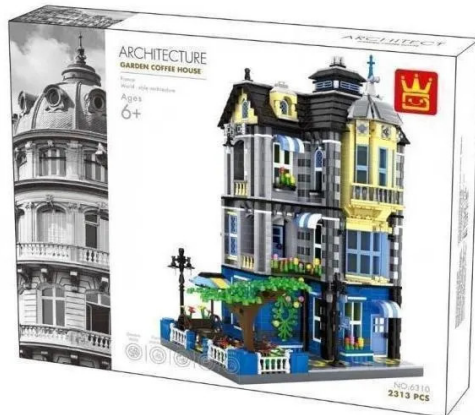

Item no.: 391707

6310 - Architecture set Garden Coffee House

from **64,30 EUR**

Item no.: 391707
shipping weight: 1.50 kg
Manufacturer: Wange

Product Description

Cheek 6310 Architecture Set Garden Coffee House Classic French town house- 2313 pieces- Recommended age: 6+ (well, depending on how experienced the little builder is)- Very good quality building blocks- 100% compatible with the market leader's clamping blocks- Easy-to-understand building instructions included- Made in China Caution! Not suitable for children under 3 years of age as small parts may be swallowed. Choking hazard!