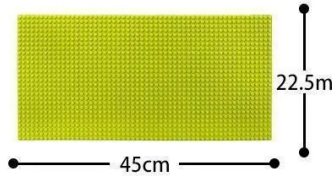

Item no.: 391740

8804 GRUEN - 8804 Baseplate 28 x 56 studs approx. 22.4 cm x 44.8 cm Green green

产品型号：8804

规格：28x56孔

苹果绿

深绿

深灰

浅灰

米黄

from **5,30 EUR**

Item no.: 391740
shipping weight: 0.10 kg
Manufacturer: Wange

Product Description

Cheek 8804 Baseplate 28 x 56 studs approx. 22.4 cm x 44.8cm Item number: 8804 GTIN: 6945642888040 Category: Manufacturer Manufacturer: Cheek Description Cheek 8804 Baseplate 24 x 56 studs- 28 x 56 studs- approx. 22.4 cm x 44.8 cm Very good quality 100% compatible with the clamping bricks from the market leader Made in China Caution! Not suitable for children under 3 years of age as small parts can be swallowed. Choking hazard! WEEE: DE 67973267