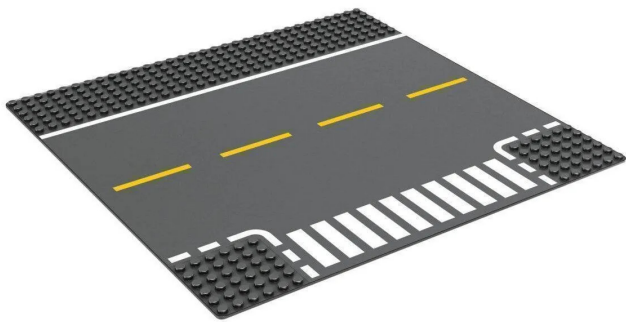

Item no.: 391724

## 8813 - Baseplate road T-junction 32x32 Road

from **3,31 EUR**

Item no.: 391724  
shipping weight: 0.20 kg  
Manufacturer: Wange

### Product Description

Cheek 8813 Baseplate Road T-junction 32x32 Road- 1 Baseplate T-junction- 32 x 32 studs- approx. 25 x 25 cm- Very good quality- 100% compatible with the clamping bricks from the market leader- Made in ChinaCaution!Not suitable for children under 3 years of age as small parts can be swallowed. Choking hazard!