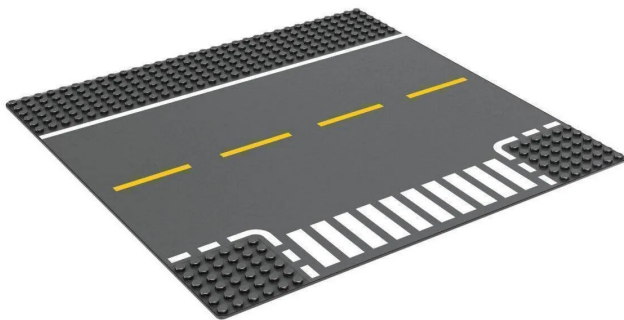

Item no.: 391724

8813 - Baseplate road T-junction 32x32 Road

from **3,18 EUR**

Item no.: 391724
shipping weight: 0.20 kg
Manufacturer: Wange

Product Description

Cheek 8813 Baseplate Road T-junction 32x32 Road- 1 Baseplate T-junction- 32 x 32 studs- approx. 25 x 25 cm- Very good quality- 100% compatible with the clamping bricks from the market leader- Made in ChinaCaution!Not suitable for children under 3 years of age as small parts can be swallowed. Choking hazard!