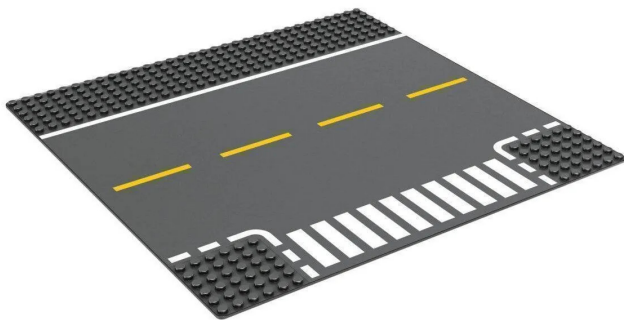

Item no.: 391724

## 8813 - Baseplate road T-junction 32x32 Road

from **3,31 EUR**

Item no.: 391724  
shipping weight: 0.20 kg  
Manufacturer: Wange

### Product Description

Cheek 8813 Baseplate Road T-junction 32x32 Road- 1 Baseplate T-junction- 32 x 32 studs- approx. 25 x 25 cm- Very good quality- 100% compatible with the clamping bricks from the market leader- Made in ChinaCaution!Not suitable for children under 3 years of age as small parts can be swallowed. Choking hazard!