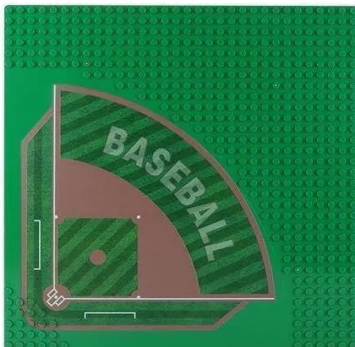

Item no.: 391727

8818 - Baseplate baseball field 32x32

from **3,44 EUR**

Item no.: 391727
shipping weight: 0.20 kg
Manufacturer: Wange

Product Description

Wange 8818 Baseplate Baseball Field 32x32- 1 Baseplate: Baseball- 32 x 32 studs- approx. 25 x 25 cm- Very good quality- 100% compatible with the clamping bricks from the market leader- Made in ChinaAttention!Not suitable for children under 3 years, as small parts can be swallowed. Choking hazard!