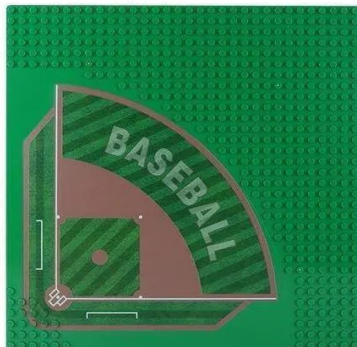

Item no.: 391727

## 8818 - Baseplate baseball field 32x32

from **3,31 EUR**

Item no.: 391727  
shipping weight: 0.20 kg  
Manufacturer: Wange

### Product Description

Wange 8818 Baseplate Baseball Field 32x32- 1 Baseplate: Baseball- 32 x 32 studs- approx. 25 x 25 cm- Very good quality- 100% compatible with the clamping bricks from the market leader- Made in ChinaAttention!Not suitable for children under 3 years, as small parts can be swallowed. Choking hazard!