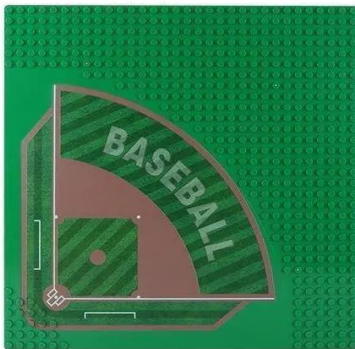

Item no.: 391727

8818 - Baseplate baseball field 32x32

from **3,44 EUR**

Item no.: 391727
shipping weight: 0.20 kg
Manufacturer: Wange

Product Description

Wange 8818 Baseplate Baseball Field 32x32- 1 Baseplate: Baseball- 32 x 32 studs- approx. 25 x 25 cm- Very good quality- 100% compatible with the clamping bricks from the market leader- Made in ChinaAttention!Not suitable for children under 3 years, as small parts can be swallowed. Choking hazard!