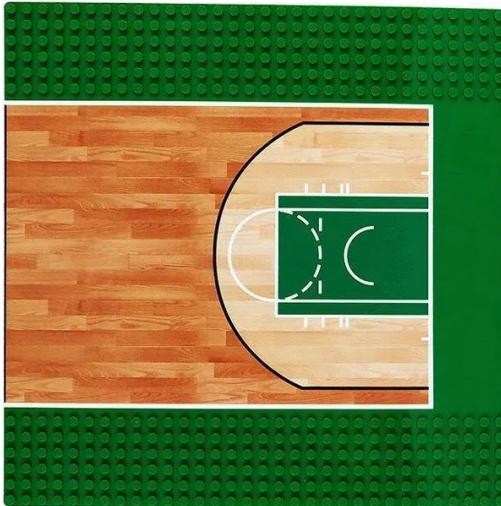

Item no.: 391726

8817 - Baseplate basketball court 32x32

from **3,44 EUR**

Item no.: 391726
shipping weight: 0.20 kg
Manufacturer: Wange

Product Description

Wange 8817 Baseplate basketball court 32x32- 1 baseplate : 2 baseplates make a whole basketball court- 32 x 32 studs- approx. 25 x 25 cm- Very good quality- 100% compatible with the clamping blocks from the market leader- Made in ChinaCaution!Not suitable for children under 3 years of age as small parts can be swallowed. Choking hazard!