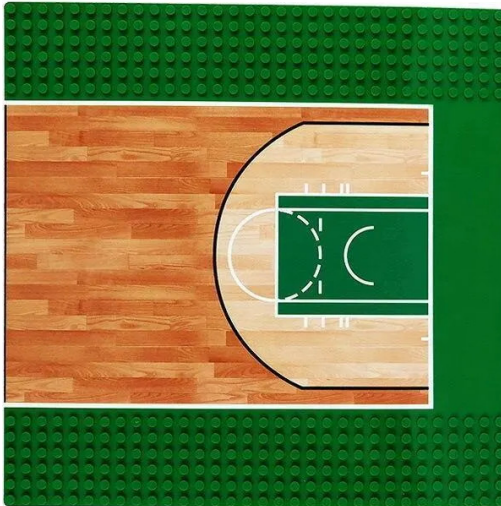

Item no.: 391726

8817 - Baseplate basketball court 32x32

from **3,31 EUR**

Item no.: 391726
shipping weight: 0.20 kg
Manufacturer: Wange

Product Description

Wange 8817 Baseplate basketball court 32x32- 1 baseplate : 2 baseplates make a whole basketball court- 32 x 32 studs- approx. 25 x 25 cm- Very good quality- 100% compatible with the clamping blocks from the market leader- Made in ChinaCaution!Not suitable for children under 3 years of age as small parts can be swallowed. Choking hazard!