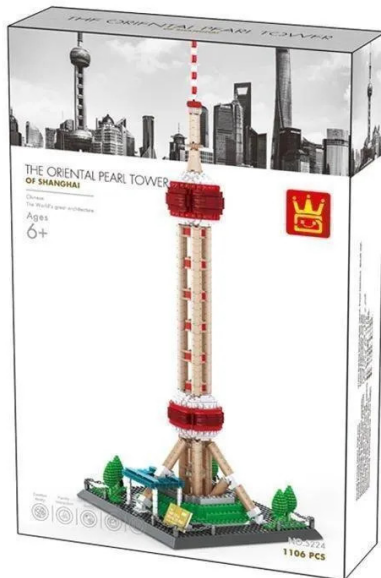

Item no.: 391691

5224 - Architect set The Oriental Pearl Tower of Shanghai

from **24,50 EUR**

Item no.: 391691
shipping weight: 1.00 kg
Manufacturer: Wange

K

Product Description

Wange 5224 Architect Set The Oriental Pearl Tower of Shanghai- 1106 pieces- Recommended age: 6+ (well, depending on how experienced the little builder is)- Very high quality building blocks- 100% compatible with the clamping blocks from the market leader- Easy-to-understand building instructions included- Made in ChinaCaution!Not suitable for children under 3 years of age as small parts may be swallowed. Choking hazard!