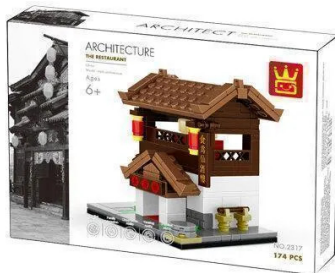

Item no.: 391651

2317 - Architecture set Chinese restaurant

from **5,69 EUR**

Item no.: 391651
shipping weight: 0.30 kg
Manufacturer: Wange

Product Description

Cheek 2317 Architecture Set Chinese Restaurant The houses from the Mini-Street series are NOT in minifigure scale!- 174 pieces- Recommended age: 6+- Very good quality building bricks- 100% compatible with the market leader's clamping bricks- Easy-to-understand building instructions included- Made in China Caution! Not suitable for children under 3 years of age as small parts may be swallowed. Choking hazard!