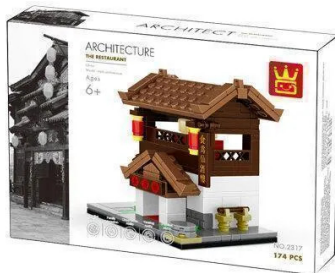

Item no.: 391651

2317 - Architecture set Chinese restaurant

from **5,48 EUR**

Item no.: 391651
shipping weight: 0.30 kg
Manufacturer: Wange

Product Description

Cheek 2317 Architecture Set Chinese Restaurant The houses from the Mini-Street series are NOT in minifigure scale!- 174 pieces- Recommended age: 6+- Very good quality building bricks- 100% compatible with the market leader's clamping bricks- Easy-to-understand building instructions included- Made in China Caution! Not suitable for children under 3 years of age as small parts may be swallowed. Choking hazard!