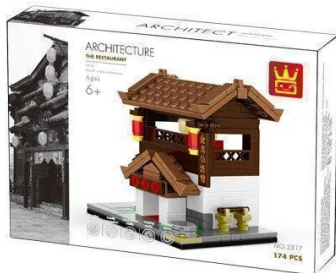

Item no.: 391651

2317 - Architecture set Chinese restaurant

from **5,69 EUR**

Item no.: 391651
shipping weight: 0.30 kg
Manufacturer: Wange

Product Description

Cheek 2317 Architecture Set Chinese Restaurant The houses from the Mini-Street series are NOT in minifigure scale!- 174 pieces- Recommended age: 6+- Very good quality building bricks- 100% compatible with the market leader's clamping bricks- Easy-to-understand building instructions included- Made in China Caution! Not suitable for children under 3 years of age as small parts may be swallowed. Choking hazard!