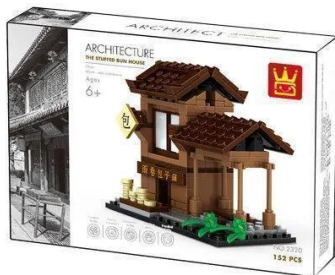

Item no.: 391654

2320 - Architecture set "The Stuffed Bun House" Chinese bakery

from **5,48 EUR**

Item no.: 391654
shipping weight: 0.30 kg
Manufacturer: Wange

Product Description

Cheek 2320 Architecture set "The Stuffed Bun House" Chinese bakery
The houses from the Mini-Street series are NOT in minifigure scale!-152 Parts- Age recommendation: 6+
Very good quality building bricks- 100% compatible with the market leader's clamp building bricks- Easy-to-understand building instructions included- Made in China
Warning! Not suitable for children under 3 years of age as small parts may be swallowed. Choking hazard!