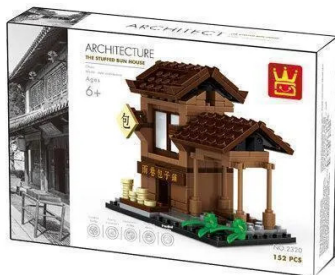

## 2320 - Architecture set "The Stuffed Bun House" Chinese bakery

from **5,69 EUR**

Item no.: 391654  
shipping weight: 0.30 kg  
Manufacturer: Wange

### Product Description

Cheek 2320 Architecture set "The Stuffed Bun House" Chinese bakery  
The houses from the Mini-Street series are NOT in minifigure scale!-152 Parts- Age recommendation: 6+  
Very good quality building bricks- 100% compatible with the market leader's clamp building bricks- Easy-to-understand building instructions included- Made in China  
Warning! Not suitable for children under 3 years of age as small parts may be swallowed. Choking hazard!