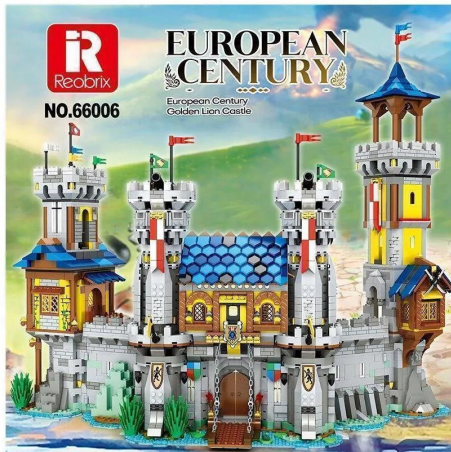

Item no.: 391501

66006 - Medieval knight's castle "Löwenburg"

from **121,17 EUR**

Item no.: 391501
shipping weight: 2.20 kg
Manufacturer: Reobrix

Product Description

Reobrix 66006 Medieval knight's castle "Lion Castle" Surprises await you in every corner of this imposing knight's castle. Discover the breathtaking details on all sides of the model. Then open up the castle to explore the interior. The castle conceals secret passages, invisible hiding places and a medieval drawbridge. There is also an armoury, keep and corner towers. - 2722 pieces- Dimensions: approx. 52 x 33 x 28cm- Good quality building blocks- 100% compatible with the market leader's clamping blocks- Easy-to-understand building instructions included Caution! Not suitable for children under 3 years of age as small parts can be swallowed. Choking hazard!