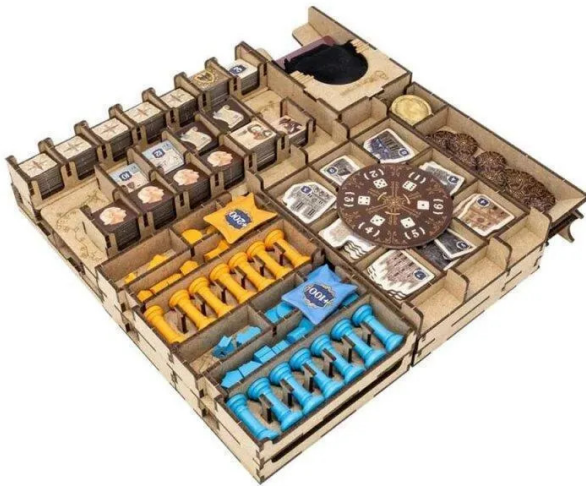

Item no.: 365126

## Insert: Tiletum

from **17,81 EUR**

Item no.: 365126  
shipping weight: 0.60 kg  
Manufacturer: Folded Space

### Product Description

Note: Insert for games with outer box dimensions of 29.5 x 29.5 x 7.6 cm. Folded Space Insert Organiser Tiletum. The design allows for both efficient storage and an enhanced gaming experience. The trays can be used during play and make it much easier to set up and put away. The rules and boards serve as lids on the trays. The insert is arranged in up to three layers, with two filler trays supporting the tray at the top of the picture. Note that the action wheel is stored together with the cubes. The insert contains trays for storing and organising all the game components. Each player gets their own player tray and all resources are organised for easy access. There is space to wrap the solo mode cards. The insert contains a single tray for the bonus, contract and character tiles. This tray can be placed next to the game board during the game to keep the tiles organised. When packing the box, first place the player boards on the trays as shown. Next, place the game board and the bag with the string on the side inside. Finally, add the rulebooks. This will fill the box completely and the game can be stored vertically. FS-TLTM is an unofficial third party game accessory. All trademarks and copyrights remain the property of their respective owners, who are in no way affiliated or associated with Folded Space EOOD. This product consists of a flat pack of 5 Evacore sheets. The trays must be assembled quickly and easily using normal PVA glue. Detailed instructions are included in the package.