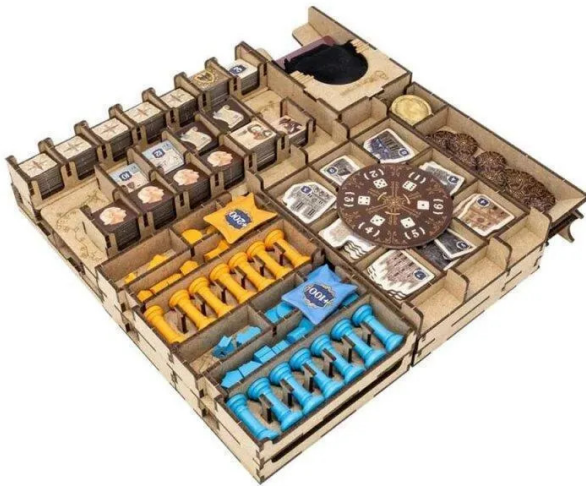

Item no.: 365126

Insert: Tiletum

from **17,13 EUR**

Item no.: 365126
shipping weight: 0.60 kg
Manufacturer: Folded Space

Product Description

Note: Insert for games with outer box dimensions of 29.5 x 29.5 x 7.6 cm. Folded Space Insert Organiser Tiletum Insert compatible with Tiletum. The design allows for both efficient storage and an enhanced gaming experience. The trays can be used during play and make it much easier to set up and put away. The rules and boards serve as lids on the trays. The insert is arranged in up to three layers, with two filler trays supporting the tray at the top of the picture. Note that the action wheel is stored together with the cubes. The insert contains trays for storing and organising all the game components. Each player gets their own player tray and all resources are organised for easy access. There is space to wrap the solo mode cards. The insert contains a single tray for the bonus, contract and character tiles. This tray can be placed next to the game board during the game to keep the tiles organised. When packing the box, first place the player boards on the trays as shown. Next, place the game board and the bag with the string on the side inside. Finally, add the rulebooks. This will fill the box completely and the game can be stored vertically. FS-TLTM is an unofficial third party game accessory. All trademarks and copyrights remain the property of their respective owners, who are in no way affiliated or associated with Folded Space EOOD. This product consists of a flat pack of 5 Evacore sheets. The trays must be assembled quickly and easily using normal PVA glue. Detailed instructions are included in the package.