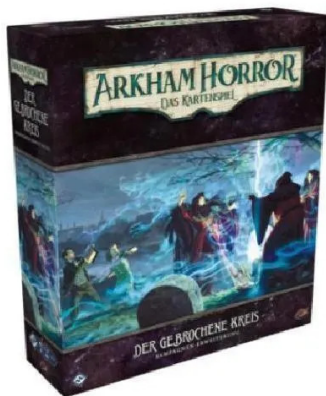

Item no.: 392430

FFGD1175 - Arkham Horror: The Card Game - The Broken Circle (Campaign Expansion)

from **56,52 EUR**

Item no.: 392430

shipping weight: 1.10 kg

Manufacturer: Fantasy Flight Games

Product Description

The judgement. Temperance. Justice. The tower. The fortune teller's tarot deck has predicted a dark future for you that you've been unable to get out of your head ever since. But when it's revealed that four people have vanished without a trace from an estate in the French Quarter, you begin to wonder if it's just you or all of Arkham that's in danger. In the campaign expansion The Broken Circle for the expert game Arkham Horror: The Card Game, 1-4 investigators delve into Arkham's mysterious past and uncover Arkham's macabre history and the motives of those lurking in the shadows in 8 scenarios and a playable prologue. Will the chosen few accept their providence? Or will they forge their own destiny? This expansion contains all scenarios from the original cycle The Broken Circle in one box. The base game of Arkham Horror: The Card Game is required to play. - Number of players: 1-4 players - Recommended age: 14+ age - Playing time: 45+ minutes Contents - Scenario cards: 323 - Player cards: 15 - Minor investigator cards: 4 - Campaign guide: 1