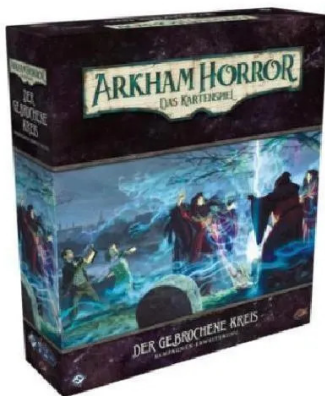

Item no.: 392430

FFGD1175 - Arkham Horror: The Card Game - The Broken Circle (Campaign Expansion)

from **59,72 EUR**

Item no.: 392430

shipping weight: 1.20 kg

Manufacturer: Fantasy Flight Games

Product Description

The judgement. Temperance. Justice. The tower. The fortune teller's tarot deck has predicted a dark future for you that you've been unable to get out of your head ever since. But when it's revealed that four people have vanished without a trace from an estate in the French Quarter, you begin to wonder if it's just you or all of Arkham that's in danger. In the campaign expansion The Broken Circle for the expert game Arkham Horror: The Card Game, 1-4 investigators delve into Arkham's mysterious past and uncover Arkham's macabre history and the motives of those lurking in the shadows in 8 scenarios and a playable prologue. Will the chosen few accept their providence? Or will they forge their own destiny? This expansion contains all scenarios from the original cycle The Broken Circle in one box. The base game of Arkham Horror: The Card Game is required to play. - Number of players: 1-4 players - Recommended age: 14+ age - Playing time: 45+ minutes Contents - Scenario cards: 323 - Player cards: 15 - Minor investigator cards: 4 - Campaign guide: 1