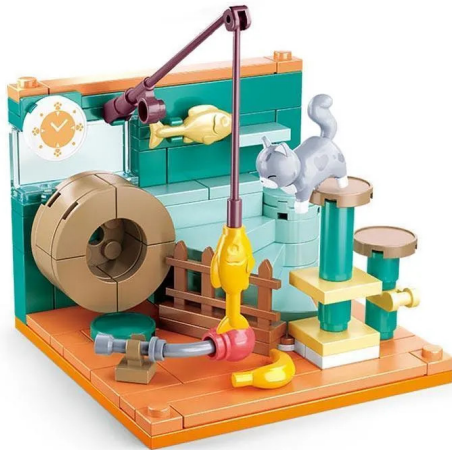

Item no.: 386961

Mini scene cat room grey cat

from **7,01 EUR**

Item no.: 386961
shipping weight: 0.50 kg
Manufacturer: Sluban

Product Description

Every cat gets its money's worth in this cat room. There is a wide range of food, play and climbing options. The Sluban building blocks are fully compatible with all standard clamp building blocks from other manufacturers. Caution! Not suitable for children under 3 years. Contains small parts that may be swallowed - choking hazard! - Clamp building block set with 109 pieces - Set contains 1 minifigure - Difficulty level: easy - Recommended for ages 6 and up - Mini Scene range - Fully compatible with popular clamp building blocks from other manufacturers - Packaging dimensions 14.6 x 14.6 x 6.2 cm (w x h x d)