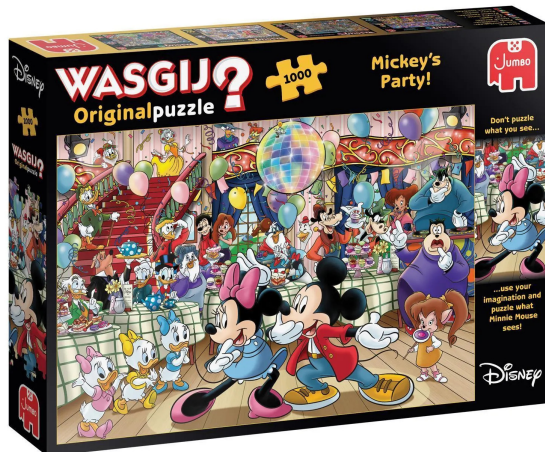

Item no.: 383650

Wasgij Original Disney - 1000 parts

from 14,10 EUR

Item no.: 383650

shipping weight: 0.30 kg

Manufacturer: Jumbo Spiele GmbH

Product Description

Join the party with Mickey and all his friends! They have all the ingredients for a good party: great food, great friends and, of course, the party atmosphere. But something made them giggle while they were showing off their dance moves. What could have happened on the other side of the dance floor? Use your imagination and the clues to piece together what Mickey and Minnie are seeing. This is the scene you need to piece together. - 1000 pieces
About Wasgij in general: Wasgij is a unique puzzle concept that challenges even the most enthusiastic puzzlers. With traditional puzzles, the goal is to create the exact image that is shown on the box, but with Wasgij you have to create a completely different image. Wasgij Original is the puzzle concept of 'What do they see?' You have to use your imagination and the clues to piece together not what you see on the box, but what the people on the box see.