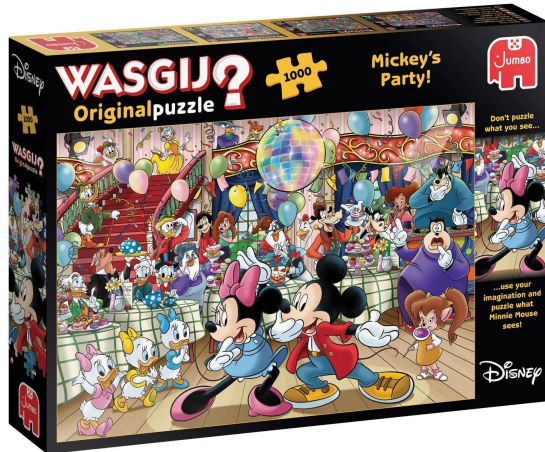

Item no.: 383650

## Wasgij Original Disney - 1000 parts

from 14,10 EUR

Item no.: 383650

shipping weight: 0.30 kg

Manufacturer: Jumbo Spiele GmbH

### Product Description

Join the party with Mickey and all his friends! They have all the ingredients for a good party: great food, great friends and, of course, the party atmosphere. But something made them giggle while they were showing off their dance moves. What could have happened on the other side of the dance floor? Use your imagination and the clues to piece together what Mickey and Minnie are seeing. This is the scene you need to piece together. - 1000 pieces

About Wasgij in general: Wasgij is a unique puzzle concept that challenges even the most enthusiastic puzzlers. With traditional puzzles, the goal is to create the exact image that is shown on the box, but with Wasgij you have to create a completely different image. Wasgij Original is the puzzle concept of 'What do they see?' You have to use your imagination and the clues to piece together not what you see on the box, but what the people on the box see.